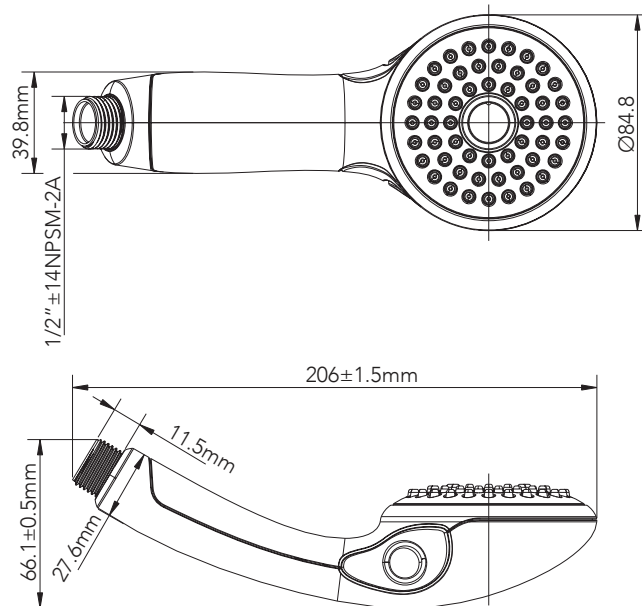

PFHS62 (7347209) 2 Function Massage Showerhead

Product Features

- 2-Function
- 3-1/2" Face Diameter
- Pause Control
- Max. flow rate: 2.0 gpm (7.6 L/min) at 80 psi

PFHS62

Model Numbers

PFHS62 Chrome

Product Specifications

Warranty and Codes

This product comes complete with installation, operating, care and maintenance instructions. This PROFLO faucet carries a limited lifetime warranty when installed in residential applications. The warranty is five years in commercial applications.