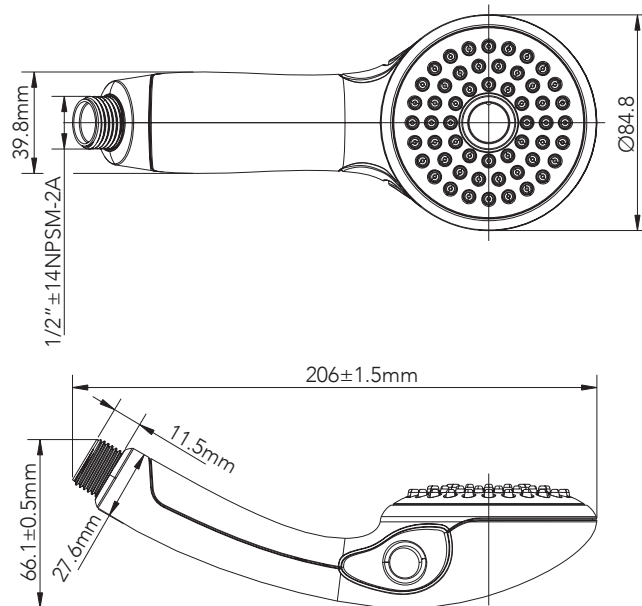

PFHS61 (7347208)

2 Function Massage Showerhead

Product Features

- 2-Function
- 3-1/2" Face Diameter
- Pause Control
- Max. flow rate: 2.5 gpm (9.5 L/min) at 80 psi

PFHS61

Model Numbers

PFHS61 White

Product Specifications

Warranty and Codes

This product comes complete with installation, operating, care and maintenance instructions. This PROFLO faucet carries a limited lifetime warranty when installed in residential applications. The warranty is five years in commercial applications.