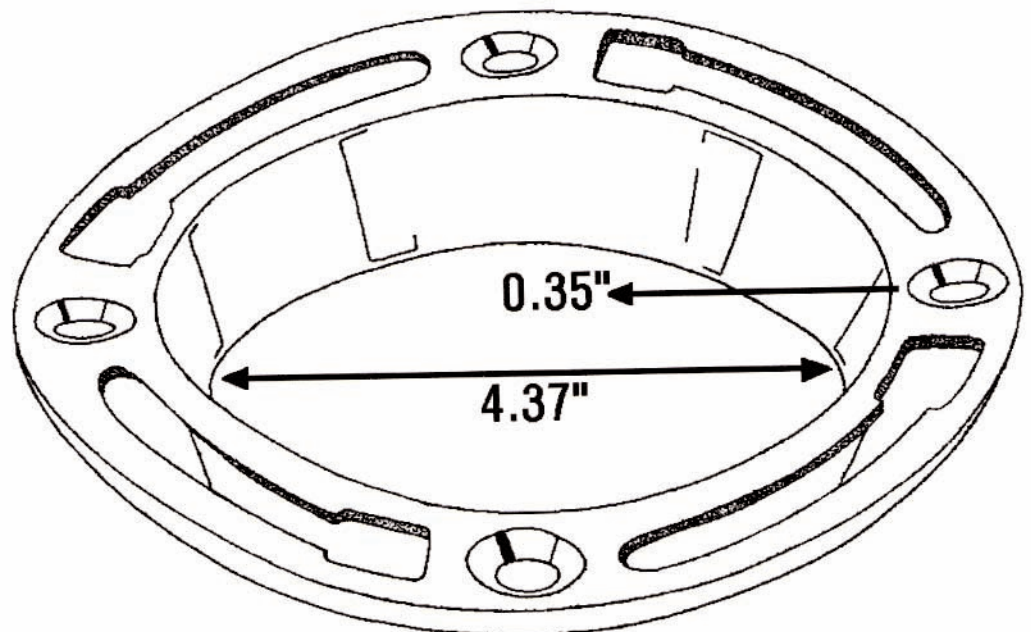

PFCF13

Brass Closet Flanges

Product Features

- 4 x 1-1/8" Brass closet flange with deep seal

PFCF13

Product Specifications

Warranty and Codes

This PROFLO product carries a 1- year limited warranty.