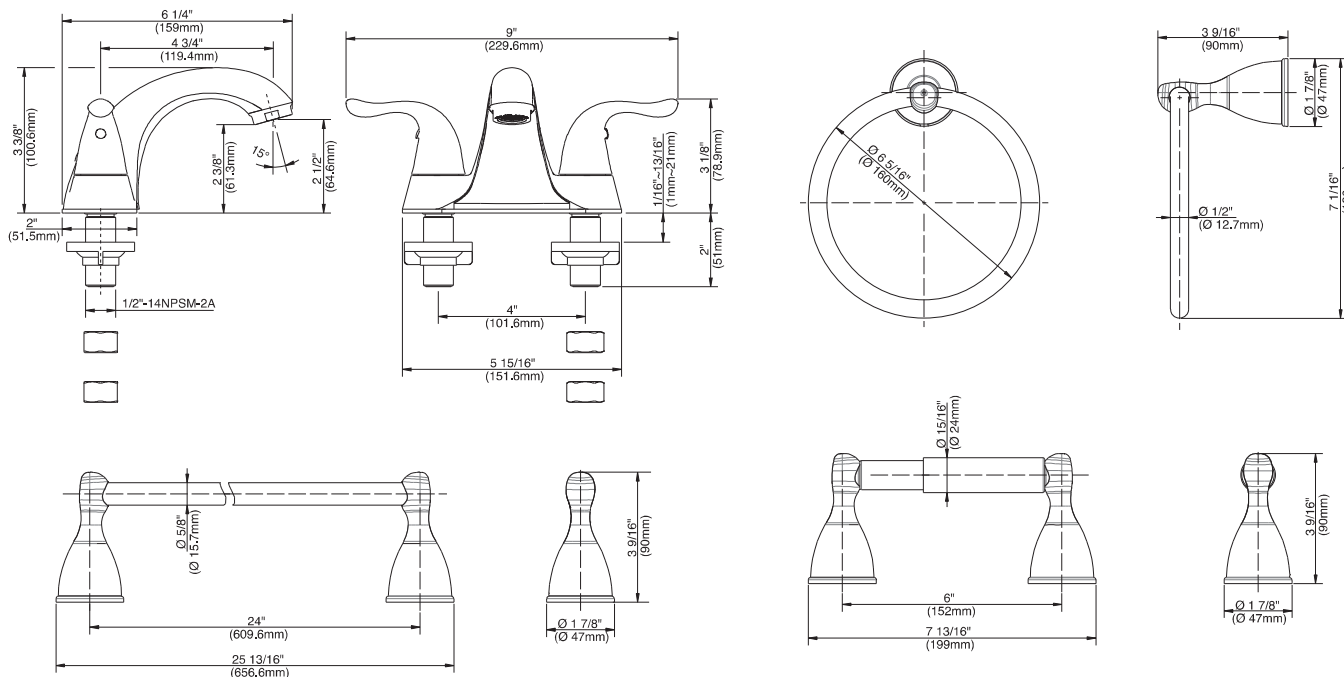

### Product Features

- Ceramic cartridge
- Metal lever handle
- Max. flow rate: 1.2 gpm (4.5L/min) at 60 psi
- With 24" towel bar
- With towel ring
- With paper holder

### Product Specifications

\* All measurements are nominal. Please verify before actual installation.