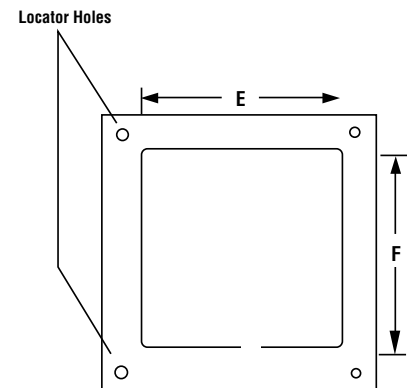

PF9107

Access Panels

Product Features

- Plastic construction (ABS material)
- 1-1/2" frame around door
- Removable door
- Frame is easily pressed into place
- Door and frame can be painted or wallpapered

PF910708

Model Numbers

- PF910710 6" x 9" white
- PF910708 8" x 8" white
- PF91071014 14" x 14" white

Product Specifications

MODEL NO.	DOOR SIZE		OVERALL DIMENSIONS		WALL OPENING SIZE	
	A (inch)	B (cm)	C (inch)	D (cm)	E (inch)	F (cm)
PF910710	5.75 x 8.75	14.60 x 22.22	8.15 x 11.14	20.70 x 28.30	6.02 x 9.02	15.29 x 22.90
PF910708	7.75 x 7.75	19.68 x 19.68	11 x 11	27.94 x 27.94	7.88 x 7.88	20.02 x 20.02
PF91071014	13.75 x 13.75	34.92 x 34.92	17 x 17	43.18 x 43.18	13.88 x 13.88	35.26 x 35.26