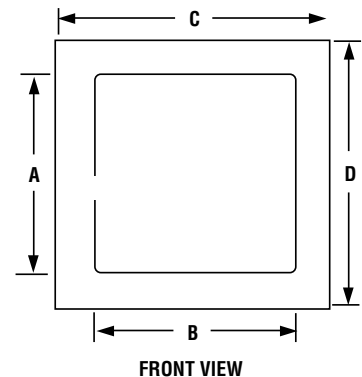

PF9107

Access Panels

Product Features

- Plastic construction (ABS material)
- 1-1/2" frame around door
- Removable door
- Frame is easily pressed into place
- Door and frame can be painted or wallpapered

PF910708

Model Numbers

- PF910710 6" x 9" white
- PF910708 8" x 8" white
- PF91071014 14" x 14" white

Product Specifications

MODEL NO.	DOOR SIZE		OVERALL DIMENSIONS		WALL OPENING SIZE	
	A (inch)	B (cm)	C (inch)	D (cm)	E (inch)	F (cm)
PF910710	5.75 x 8.75	14.60 x 22.22	8.15 x 11.14	20.70 x 28.30	6.02 x 9.02	15.29 x 22.90
PF910708	7.75 x 7.75	19.68 x 19.68	11 x 11	27.94 x 27.94	7.88 x 7.88	20.02 x 20.02
PF91071014	13.75 x 13.75	34.92 x 34.92	17 x 17	43.18 x 43.18	13.88 x 13.88	35.26 x 35.26