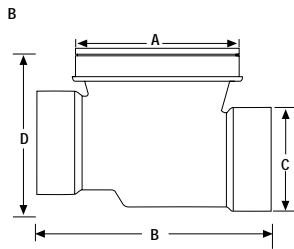

Snap-In Drains (fits inside pipe)

ProFlo#	Description	Cube	Pack	Carton Wt	A	B	C
PF42869	2" PVC All Plastic Snap-In Drain	.057	12	6	2.25"	Inside 2"	1"
PF42937	2" ABS All Plastic Snap-In Drain	.057	12	6	2.25"	Inside 2"	1"
PF42834	3" PVC All Plastic Snap-In Drain	.205	12	6	3.5"	Inside 3"	1.75"
PF42938	3" ABS All Plastic Snap-In Drain	.205	12	6	3.5"	Inside 3"	1.75"
PF42835	4" PVC All Plastic Snap-In Drain	.625	12	6	4.5"	Inside 4"	1.75"
PF42939	4" ABS All Plastic Snap-In Drain	.625	12	6	4.5"	Inside 4"	1.75"
PF42950	2" Stainless Steel Snap-In Strainer	.10	12	1			
PF42951	3" Stainless Steel Snap-In Strainer	.10	12	2			
PF42952	4" Stainless Steel Snap-In Strainer	.17	12	3			

Replacement Strainers

ProFlo#	Description	Cube	Pack	Carton Wt.
PF42802	4" PVD Polished Brass Strainer - Bulk	.036	12	2
PF42803	4 1/4" PVD Polished Brass Strainer - Bulk	.132	12	3
PF42836	4" PVD Polished Brass Strainer	.003	1	.5
PF42837	4 1/4" PVD Polished Brass Strainer	.003	1	.5
PF42899	4 1/4" Stainless Steel Strainer - Bulk	.120	12	4
PF42897	4" Stainless Steel Strainer - Bulk	.036	12	2
PF42947	4 1/4" White Plastic Strainer	.13	12	2

Underdeck Clamp Kit

Roof Drains (fits over pipe)

ProFlo#	Description	Cube	Pack	Carton Wt.	A
PF42850	3" PVC Roof Drain with Cast-Iron Dome	.375	1	8	Over 3"
PF42910	3" ABS Roof Drain with Cast-Iron Dome	.375	1	8	Over 3"
PF42851	4" PVC Roof Drain with Cast-Iron Dome	.521	1	8	Over 4"
PF42911	4" ABS Roof Drain with Cast-Iron Dome	.521	1	8	Over 4"
PF42870	3" PVC Roof Drain with Plastic Dome	.545	1	4	Over 3"
PF42912	3" ABS Roof Drain with Plastic Dome	.545	1	4	Over 3"
PF42871	4" PVC Roof Drain with Plastic Dome	.545	1	4	Over 4"
PF42913	4" ABS Roof Drain with Plastic Dome	.545	1	4	Over 4"
PF42859	Underdeck Clamp Kit	.038	1	1.2	

Backwater Valves (fits over pipe)