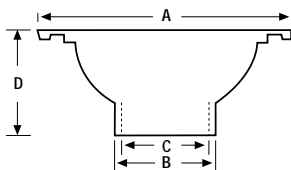

Snap-In Drains (fits inside pipe)

ProFlo#	Description	Cube	Pack	Carton Wt	A	B	C
PF42869	2" PVC All Plastic Snap-In Drain	.057	12	6	2.25"	Inside 2"	1"
PF42937	2" ABS All Plastic Snap-In Drain	.057	12	6	2.25"	Inside 2"	1"
PF42834	3" PVC All Plastic Snap-In Drain	.205	12	6	3.5"	Inside 3"	1.75"
PF42938	3" ABS All Plastic Snap-In Drain	.205	12	6	3.5"	Inside 3"	1.75"
PF42835	4" PVC All Plastic Snap-In Drain	.625	12	6	4.5"	Inside 4"	1.75"
PF42939	4" ABS All Plastic Snap-In Drain	.625	12	6	4.5"	Inside 4"	1.75"
PF42950	2" Stainless Steel Snap-In Strainer	.10	12	1			
PF42951	3" Stainless Steel Snap-In Strainer	.10	12	2			
PF42952	4" Stainless Steel Snap-In Strainer	.17	12	3			

Replacement Strainers

ProFlo#	Description	Cube	Pack	Carton Wt.
PF42802	4" PVD Polished Brass Strainer - Bulk	.036	12	2
PF42803	4 1/4" PVD Polished Brass Strainer - Bulk	.132	12	3
PF42836	4" PVD Polished Brass Strainer	.003	1	.5
PF42837	4 1/4" PVD Polished Brass Strainer	.003	1	.5
PF42899	4 1/4" Stainless Steel Strainer - Bulk	.120	12	4
PF42897	4" Stainless Steel Strainer - Bulk	.036	12	2
PF42947	4 1/4" White Plastic Strainer	.13	12	2

Underdeck Clamp Kit

Roof Drains (fits over pipe)

ProFlo#	Description	Cube	Pack	Carton Wt.	A
PF42850	3" PVC Roof Drain with Cast-Iron Dome	.375	1	8	Over 3"
PF42910	3" ABS Roof Drain with Cast-Iron Dome	.375	1	8	Over 3"
PF42851	4" PVC Roof Drain with Cast-Iron Dome	.521	1	8	Over 4"
PF42911	4" ABS Roof Drain with Cast-Iron Dome	.521	1	8	Over 4"
PF42870	3" PVC Roof Drain with Plastic Dome	.545	1	4	Over 3"
PF42912	3" ABS Roof Drain with Plastic Dome	.545	1	4	Over 3"
PF42871	4" PVC Roof Drain with Plastic Dome	.545	1	4	Over 4"
PF42913	4" ABS Roof Drain with Plastic Dome	.545	1	4	Over 4"
PF42859	Underdeck Clamp Kit	.038	1	1.2	

Backwater Valves (fits over pipe)