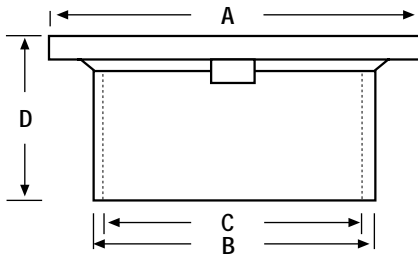

Complete Cleanout Assemblies

ProFlo#	Description	Cube	Pack	Carton Wt.	A	B	C	D	E
PF42807	4" Adj. PVC Hub Fit Cleanout w/5 1/4" Brass Cover w/6" Brass Ring	.146	1	3	6"	3" - 4.5"	-	Into 4" Hub	4.9"
PF42927	4" Adj. ABS Hub Fit Cleanout w/5 1/4" Brass Cover w/6" Brass Ring	.146	1	3	6"	3" - 4.5"	-	Into 4" Hub	4.9"
PF42809	4" Adj. PVC Hub Fit Cleanout w/6" Brass Cover	.146	1	3	6"	5" - 6.5"	-	Into 4" Hub	4.9"
PF42928	4" Adj. ABS Hub Fit Cleanout w/6" Brass Cover	.146	1	3	6"	5" - 6.5"	-	Into 4" Hub	4.9"
PF42813	3" or 4" Adj. PVC Pipe Fit Cleanout w/6" Brass Cover	.146	1	3	6"	4.5" - 6"	Over 3" Pipe	Into 4" Pipe	4.9"
PF42929	3" or 4" Adj. ABS Pipe Fit Cleanout w/6" Brass Cover	.146	1	3	6"	4.5" - 6"	-	-	-