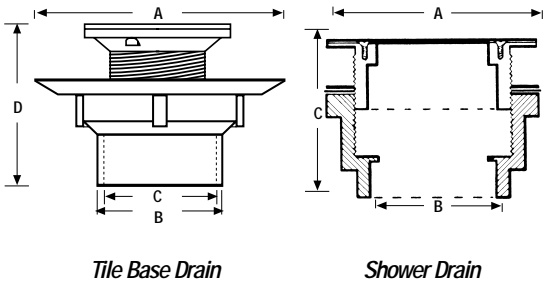

Snap-In Cleanouts

ProFlo#	Description	Cube	Pack	Carton Wt.	A	B	C	D
PF42804	2" or 3" PVC All Plastic Snap-In Cleanout	.747	12	8	3"	Inside 3"	Over 2"	1.75"
PF42934	2" or 3" ABS All Plastic Snap-In Cleanout	.747	12	8	3"	Inside 3"	Over 2"	1.75"
PF42805	3" PVC All Plastic Snap-In Cleanout	.252	12	4	3.5"	Inside 3"	X	1.5"
PF42935	3" ABS All Plastic Snap-In Cleanout	.252	12	4	3.5"	Inside 3"	X	1.5"
PF42806	4" PVC All Plastic Snap-In Cleanout	.300	12	7	4.5"	Inside 4"	X	1.75"
PF42936	4" ABS All Plastic Snap-In Cleanout	.300	12	7	4.5"	Inside 4"	X	1.75"
PF42868	3" or 4" PVC All Plastic Snap-In Cleanout	.532	12	7	4"	Inside 4"	Over 3" Pipe	2.5"
PF42926	3" or 4" ABS All Plastic Snap-In Cleanout	.532	12	7	4"	Inside 4"	Over 3" Pipe	2.5"