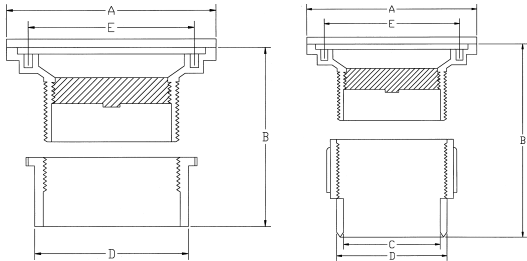

Complete Cleanout Assemblies

ProFlo#	Description	Cube	Pack	Carton Wt.	A	B	C	D	E
PF42807	4" Adj. PVC Hub Fit Cleanout w/5 1/4" Brass Cover w/6" Brass Ring	.146	1	3	6"	3" - 4.5"	-	Into 4" Hub	4.9"
PF42927	4" Adj. ABS Hub Fit Cleanout w/5 1/4" Brass Cover w/6" Brass Ring	.146	1	3	6"	3" - 4.5"	-	Into 4" Hub	4.9"
PF42809	4" Adj. PVC Hub Fit Cleanout w/6" Brass Cover	.146	1	3	6"	5" - 6.5"	-	Into 4" Hub	4.9"
PF42928	4" Adj. ABS Hub Fit Cleanout w/6" Brass Cover	.146	1	3	6"	5" - 6.5"	-	Into 4" Hub	4.9"
PF42813	3" or 4" Adj. PVC Pipe Fit Cleanout w/6" Brass Cover	.146	1	3	6"	4.5" - 6"	Over 3" Pipe	Into 4" Pipe	4.9"
PF42929	3" or 4" Adj. ABS Pipe Fit Cleanout w/6" Brass Cover	.146	1	3	6"	4.5" - 6"	-	-	-