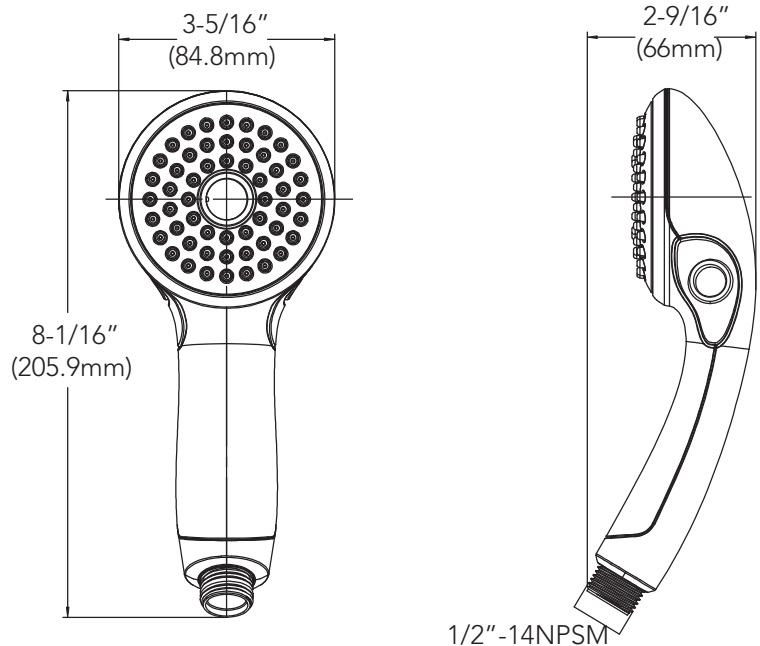

Product Specification

Warranty and Codes

This product comes complete with installation, operating, care and maintenance instructions. This PROFLO product carries a 5-year limited warranty.