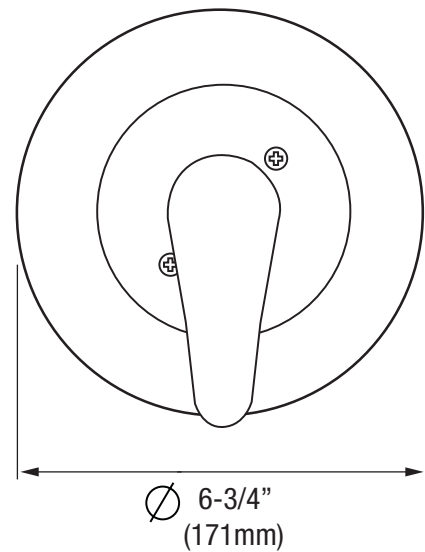

Product Specifications

* All measurements are nominal. Please verify before actual installation.

Warranty and Codes

This product comes complete with installation, operating, care and maintenance instructions. This PROFLO faucet carries a limited lifetime warranty when installed in residential applications. The warranty is five years in commercial applications. This product meets ASME: A112.18.1. Compliant with lead content requirements of US Senate Bill S.3874.