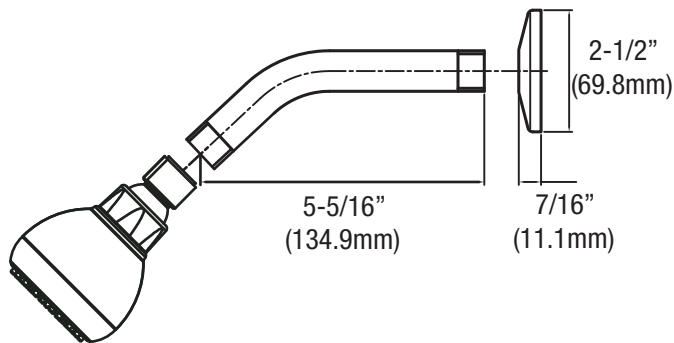

Product Specifications

* All measurements are nominal. Please verify before actual installation.

Warranty and Codes

This product comes complete with installation, operating, care and maintenance instructions. This PROFLO faucet carries a limited lifetime warranty when installed in residential applications. The warranty is five years in commercial applications. This product meets ASME: A112.18.1. Compliant with lead content requirements of US Senate Bill S.3874.