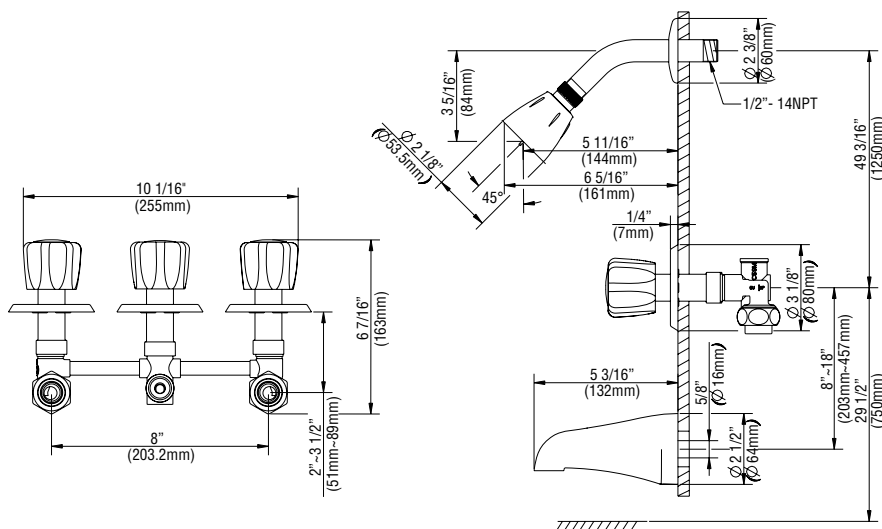

Product Specifications

Warranty and Codes

This product comes complete with installation, operating, care and maintenance instructions. This PROFLO faucet carries a limited lifetime warranty when installed in residential applications. The warranty is five years in commercial applications.