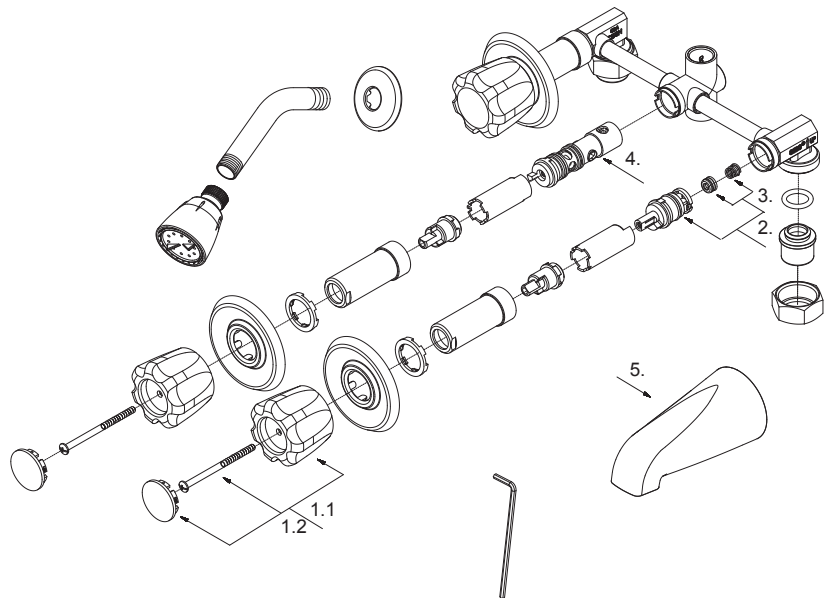

# PF1033G Three Handle Tub & Shower Faucet

**Model Numbers**

PF1033GCP Chrome

No.	Item	Part Number	Material Type
1.1	Handle Assembly	OBPF7A66D694CH*	Metal, Plastic
1.2	Handle Assembly-Diverter	OBPF7A66D694M*	Metal, Plastic
2	Cartridge Assembly	OBPF2A66D636N	Metal, Plastic
3	Seat & Spring Set	OBPF2A663002	Metal, Rubber
4	Diverter Cartridge	OBPF2A501016	Plastic, Rubber
5	Spout	SHTS93*	Metal, Plastic

PF1033GCP

\*specify finish

**Warranty and Codes**

This product comes complete with installation, operating, care and maintenance instructions. This PROFLO faucet carries a limited lifetime warranty when installed in residential applications. The warranty is five years in commercial applications.