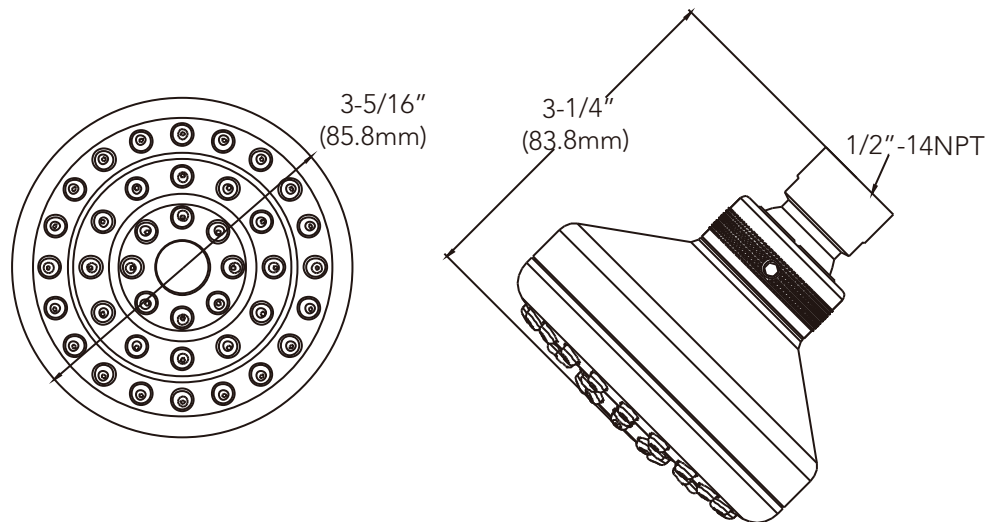

PFSH307G Showerhead

Product Features

- Single function showerhead
- Brass and ABS construction
- 1/2" connection
- 1.75 gpm flow rate
- Easy clean spray
- WaterSense / CSA listed

Function

Full Spray

PFSH307GBN

Model Numbers

PFSH307GBN Brushed Nickel
PFSH307GCP Chrome

Product Specification

Warranty and Codes

This product comes complete with installation, operating, care and maintenance instructions. This PROFLO product carries a 1-year limited warranty.