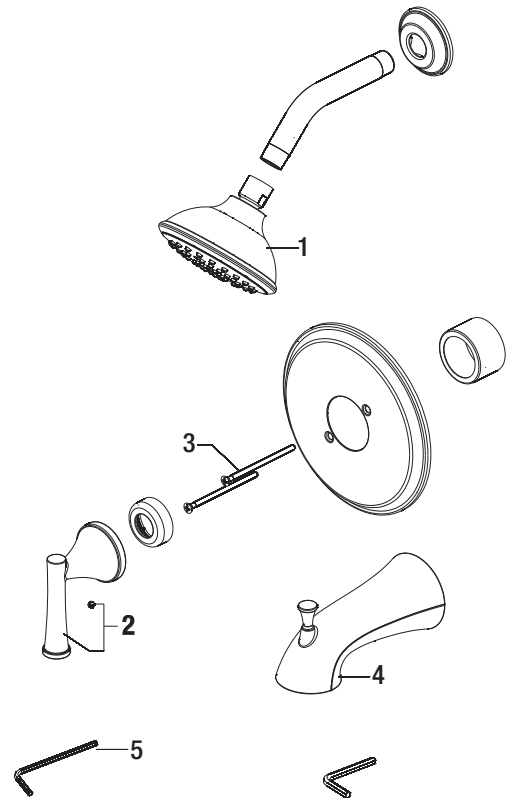

PF2830G WILLETT SINGLE HANDLE TUB & SHOWER

Model Numbers

- PF2830GCP Chrome
- PF2830GZBN Brushed nickel
- PF2830GORB Oil rubbed bronze

No.	Item	Part Number	Material Type
1	Shower Head	PFSH309G*	ABS
2	Handle	OBPF713237*	Zinc alloy
3	Screw	OBPF50026*	SUS
4	Spout	PFTS35*	Zinc alloy
5	2.5mm Hex Allen Wrench	OBPF1RP70221	Steel

PF2830GCP

Warranty and Codes

This product comes complete with installation, operating, care and maintenance instructions. This PROFLO faucet carries a limited lifetime warranty when installed in residential applications. The warranty is five years in commercial applications. This product meets: ASME A112.1 8.1.