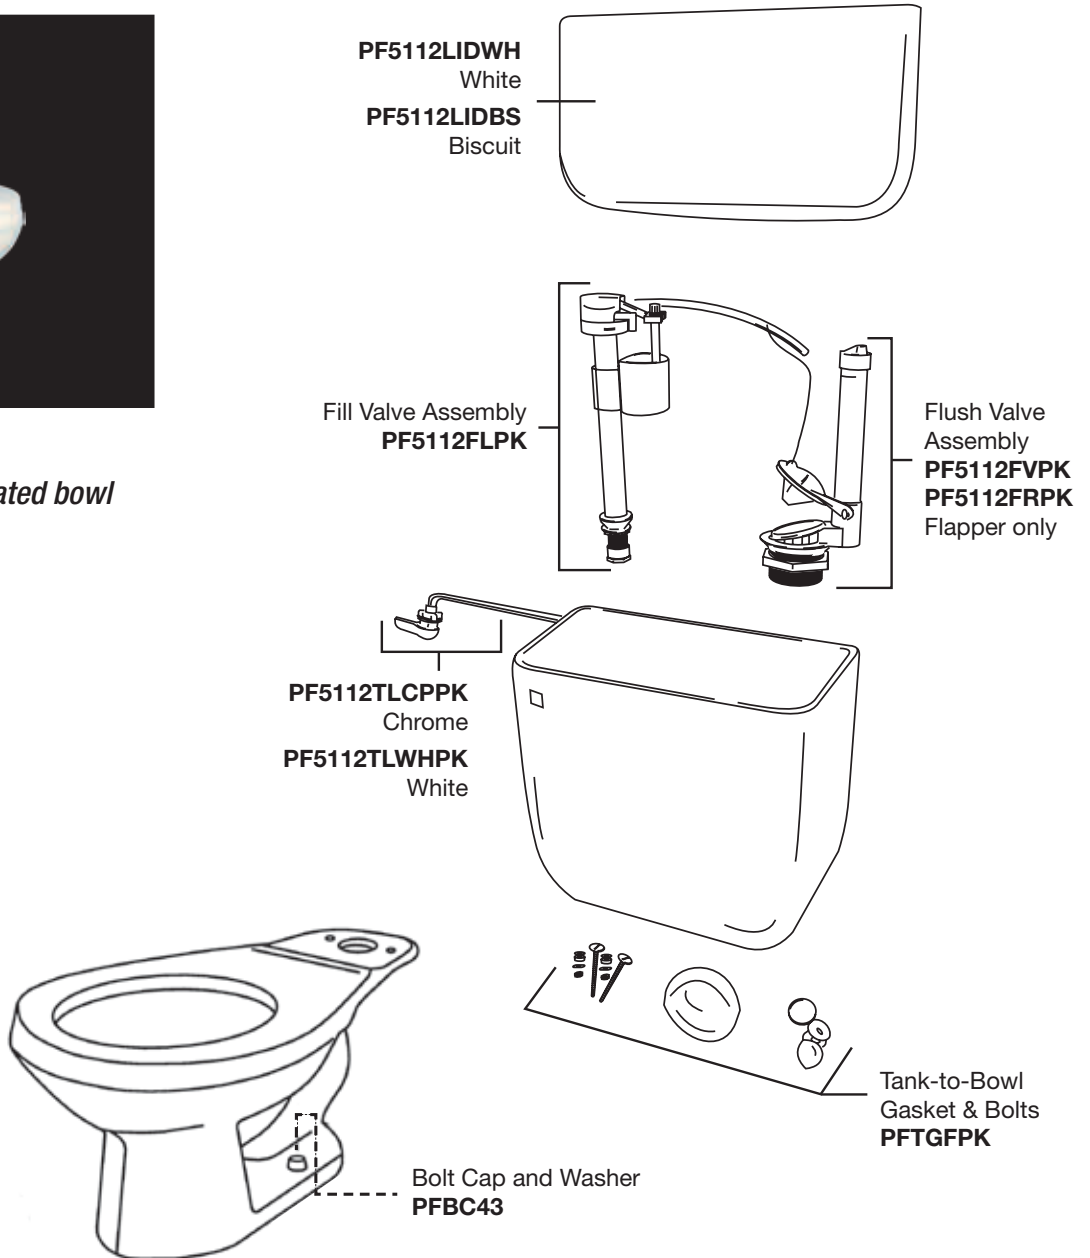

1.6gpf Closet Tank

PF5112 Series

PF5112WHM

Shown with PF1401JWH elongated bowl

Warranty and Codes

This product comes complete with installation, operating, care and maintenance instructions. All PROFLO fixtures carry a 1- year limited warranty. This product meets ANSI: A112.18.1M.