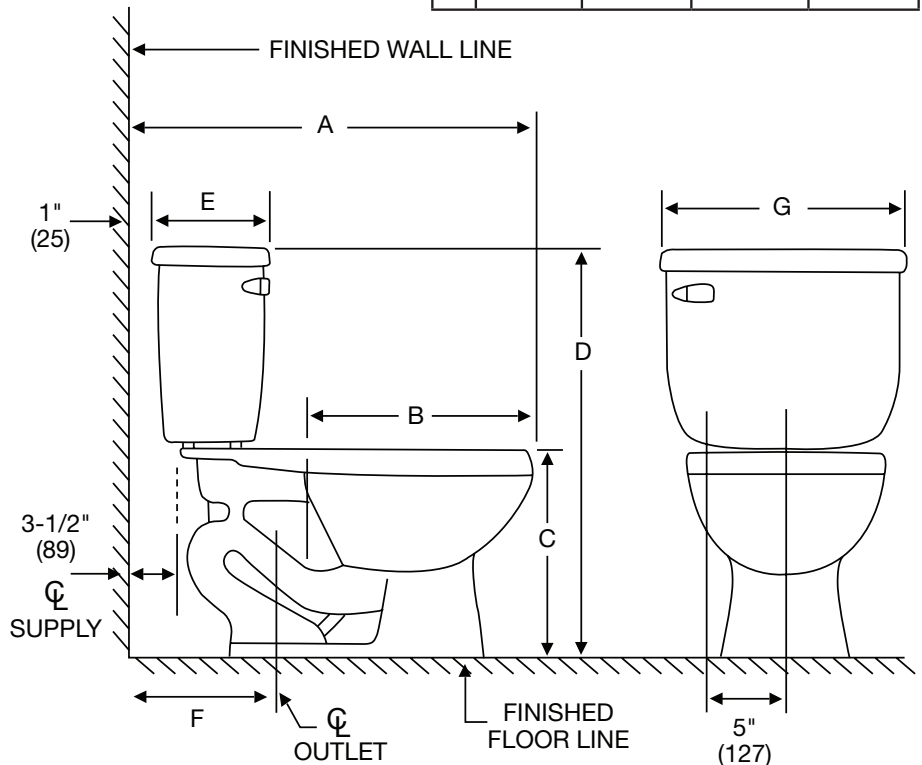

Jerritt Series

Low Consumption Two-Piece Toilet

Product Features

- Gravity fed (1.6gpf/6.0Lpf)
- Two-piece vitreous china
- 2" fully glazed trapway
- 6" x 5-1/4" (RF) / 7" x 6" (EL) water surface
- Anti-siphon fill valve
- Box rim
- Close coupled tank with cover
- Quick connect, two-bolt tank-to-bowl installation
- 2" Flush valve
- Comes standard with a color matching trip lever
- Sanitary bar on all bowls
- Seat and supply not included
- Available in 10", 12", 14" RI
- Available with RH trip lever
- Available with insulated tank
- Available in round front, elongated, chair height elongated and ADA elongated

* = complies with CSA B651

** = complies with ADA & CSA B651 

Jerritt Series

Low Consumption Two-Piece Toilet

Product Features

The combination toilet shall be made of vitreous china. Toilet shall be 1.6 gpf (6.0 lpf). Toilet shall have 2" (5.1cm) fully glazed trapway. Toilet shall include chrome trip lever. Toilet shall be less seat and supply. Toilet shall be ADA compliant (PF1403T) with 17" high bowl.

	PF5114 /1400T	PF5114 /1401T	PF5114 /1402T	PF5114 /1403T
A	30-1/2"	32-1/8"	32-1/8"	32-1/8"
E	9-3/4"	9-3/4"	9-3/4"	9-3/4"
F	14"	14"	14"	14"
G	15-3/4"	15-3/4"	15-3/4"	15-3/4"

	PF5110 /1400T	PF5110 /1401T	PF5110 /1402T	PF5110 /1403T
A	26-1/2"	28-1/8"	28-1/8"	28-1/8"
E	6-1/4"	6-1/4"	6-1/4"	6-1/4"
F	10"	10"	10"	10"
G	17-1/2"	17-1/2"	17-1/2"	17-1/2"

	PF5112 /1400T	PF5112 /1401T	PF5112 /1402T	PF5112 /1403T
A	28-1/2"	30-1/8"	31-1/8"	31-1/8"
B	16-1/2"	18-1/2"	18-1/2"	18-1/2"
C	15"	15"	16-1/4"	17"
D	29-3/4"	29-3/4"	31"	31-3/4"
E	8-1/2"	8-1/2"	8-1/2"	8-1/2"
F	12"	12"	12"	12"
G	15-3/4"	15-3/4"	15-3/4"	15-3/4"