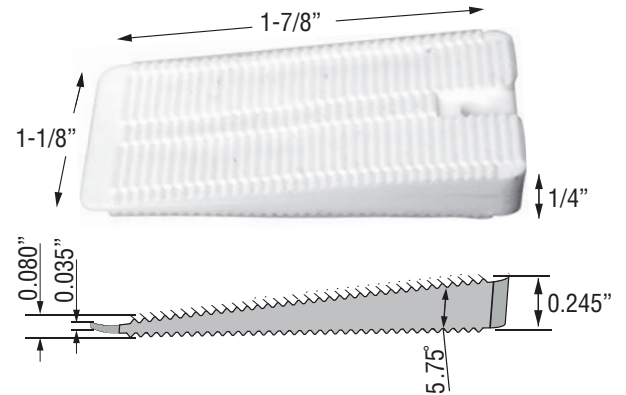

PFCSSA Series Soft Closet Shims

Product Features

- Easy to trim
- Shims can be stacked for adjustable heights
- Stack securely
- Shims equipped with grab bar for maintenance/easy removal
- Shrink and swell resistant
- Absorbs vibration
- Slope: 5.75 °
- Melt point: 200°F/93°C
- Flexible down to -4°F/-20°C

Material: Thermoplastic Elastomer

Color: White

Size: 1.875 x 1.12 x .25

PFCSSA

Product Specifications

Shims

PRODUCT CODE	DESCRIPTION	QUANTITY IN PACK
*PFCSSA4	SOFT CLOSET SHIMS	4
*PFCSSA75	SOFT CLOSET SHIMS	75
PFCSSA300	SOFT CLOSET SHIMS	300