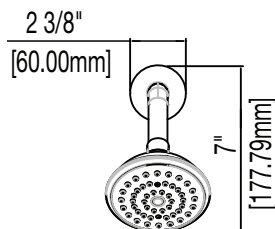

Warranty and Codes

This product comes complete with installation, operating, care and maintenance instructions. This PROFLO faucet carries a limited lifetime warranty when installed in residential applications. The warranty is five years in commercial applications. This product meets ANSI: A112.18.1M.