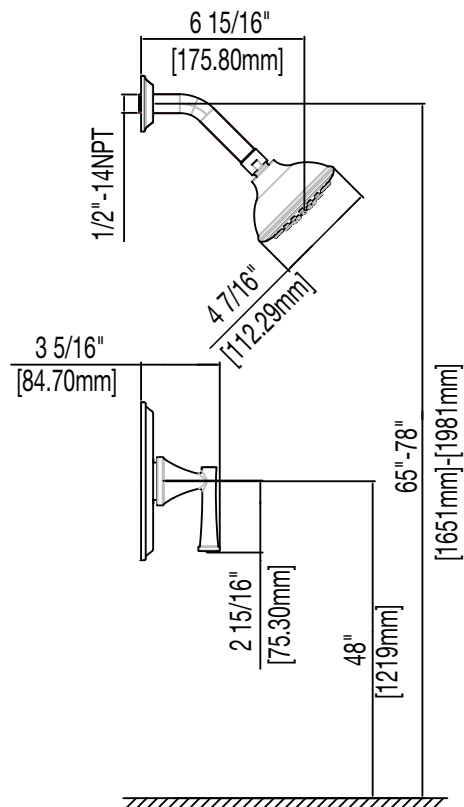

Warranty and Codes

This product comes complete with installation, operating, care and maintenance instructions. This PROFLO faucet carries a limited lifetime warranty when installed in residential applications. The warranty is five years in commercial applications. This product meets ANSI: A112.18.1M.