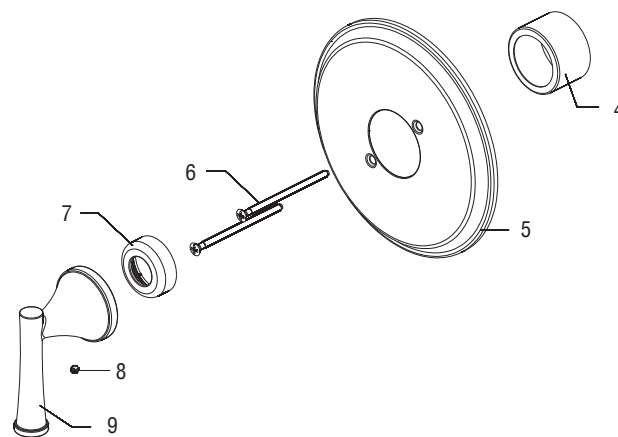

# Parts Breakdown

## SINGLE HANDLE SHOWER ONLY TRIM

PF2820

PF2820CP

### \* Specify Finish

No.	Item	Part Number
1	Shower Flange	RP80309*
2	Shower Arm	RP38019*
3	Shower Head	RP38107*
4	Sleeve	RP80304*
5	Escutcheon	RP80308*
6	Screw	RP50026*
7	Sleeve Cap	RP70335*
8	Set Screw	RP50002
9	Handle	RP13237*
10	2.5mm Hex Allen Wrench	RP70221