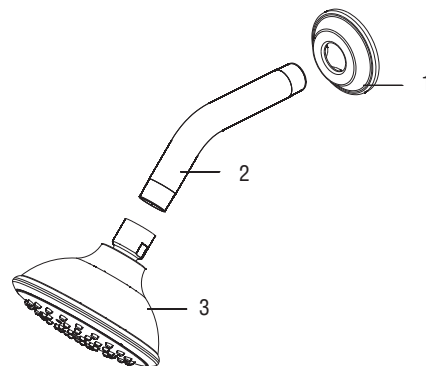

# Parts Breakdown

## SINGLE HANDLE SHOWER ONLY TRIM

PF2820

PF2820CP

### \* Specify Finish

No.	Item	Part Number
1	Shower Flange	RP80309*
2	Shower Arm	RP38019*
3	Shower Head	RP38107*
4	Sleeve	RP80304*
5	Escutcheon	RP80308*
6	Screw	RP50026*
7	Sleeve Cap	RP70335*
8	Set Screw	RP50002
9	Handle	RP13237*
10	2.5mm Hex Allen Wrench	RP70221