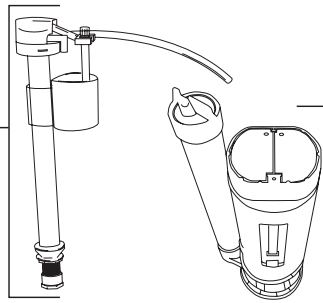

Parts Breakdown

Dual Flush Tank

PF9312PWH / PF1400T Dual Flush Series

PF9312PWH
*Shown with PF1401TWH
elongated bowl*

 **Push Button Actuator, chrome**
PF9312PBCP

PF9312PLIDWH

Fill Valve Assembly
PF9312FLPK

Flush valve assembly for push button tank
PF9312PFVPK

Tank-to-Bowl
Gasket & Bolts
PFTGPK

 **Bolt Cap**
 **PFBC43**
 **Bolt Cap Washer**

Warranty and Codes

This product comes complete with installation, operating, care and maintenance instructions. All PROFLO fixtures carry a 1- year limited warranty. In an effort to continually improve our products, we will make design changes from time to time. We reserve the right to ship newly designed product to fill any order unless we agree in writing to do otherwise.