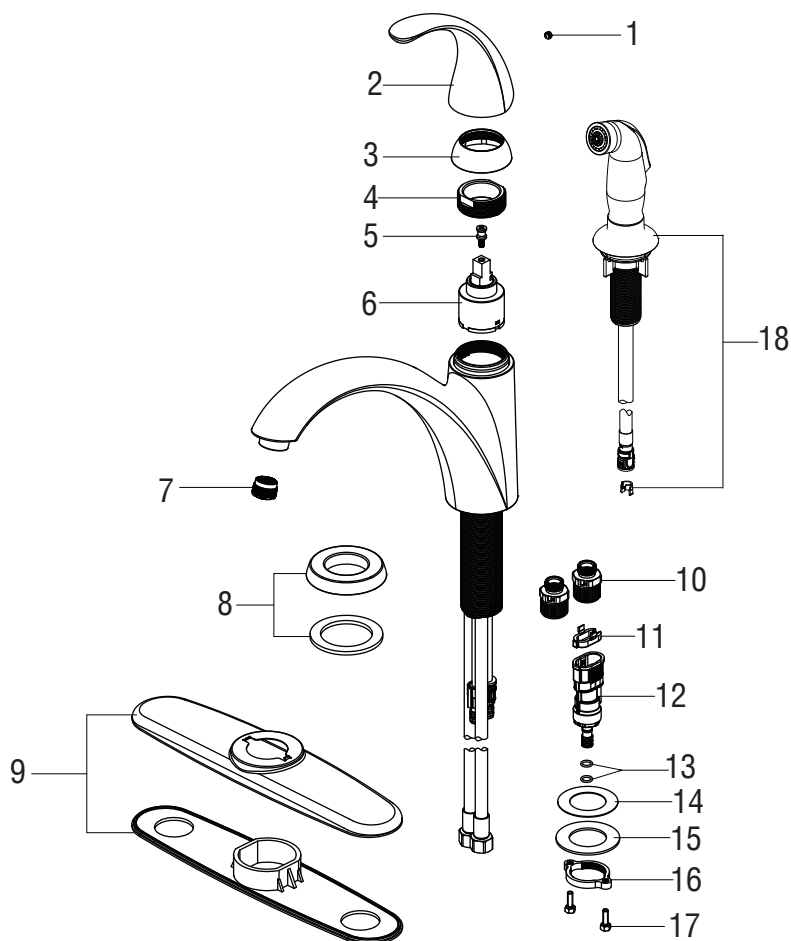

Parts Breakdown

PFXC1911

Single Handle Kitchen Faucet With Side Sprayer

PFXC1911

* Specify Finish

No.	Item	Part Number
1	Set Screw	RP50002
2	Handle	RP13400*
3	Cap	RP80109*
4	Bonnet	RP70140
5	Screw	RP70356
6	Cartridge	PF3357061
7	Aerator	RP30172
8	Flange	RP80471*
9	Escutcheon	RP80472*
10	Connector	RP70317
11	Block	RP70492
12	Quick Connector	RP70493
13	O-ring	RP60002
14	Plastic Washer	RP64131
15	Metal Washer	RP64111
16	Nut	RP56077
17	Screw	RP50004
18	Side Spray	PF36094*

Warranty and Codes

This product comes complete with installation, operating, care and maintenance instructions. This PROFLO faucet carries a limited lifetime warranty when installed in residential applications. The warranty is five years in commercial applications. This product meets ASME: A112.18.1.

*Compliant with lead content requirements of California AB 1953.