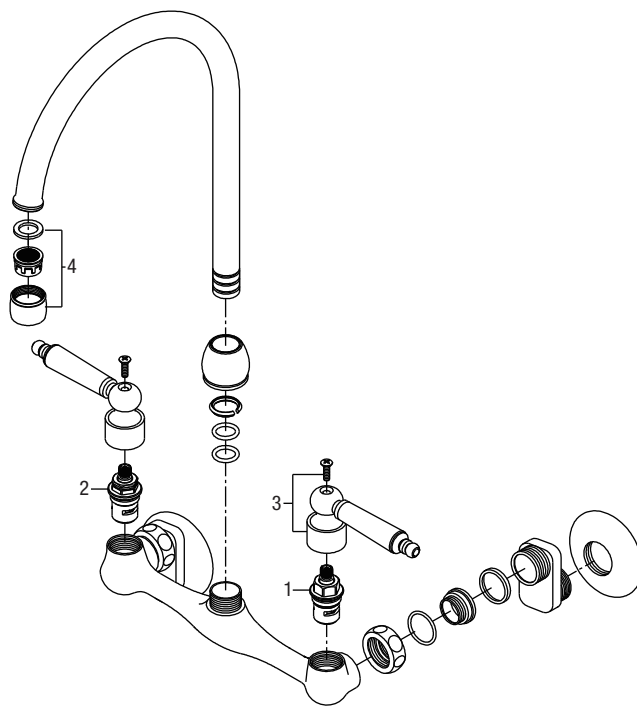

PFXC1880CP

TWO HANDLE WALL MOUNT KITCHEN FAUCET

Model Numbers

PFXC1880CP Chrome

PFXC1880CP

NO.	Part & Code		Material
1	Cold cartridge	OBPF249811196	Brass
2	Hot cartridge	OBPF249811296	Brass
3	Handle assembly (QTY 1)	OBPF74020320726	Zinc
4	Aerator assembly	OBPF5109190604553	Brass

Warranty and Codes

This product comes complete with installation, operating, care and maintenance instructions. This PROFLO faucet carries a limited lifetime warranty when installed in residential applications. The warranty is five years in commercial applications. This product meets ASME: A112.18.1. Compliant with lead content requirements of US Senate Bill S.3874