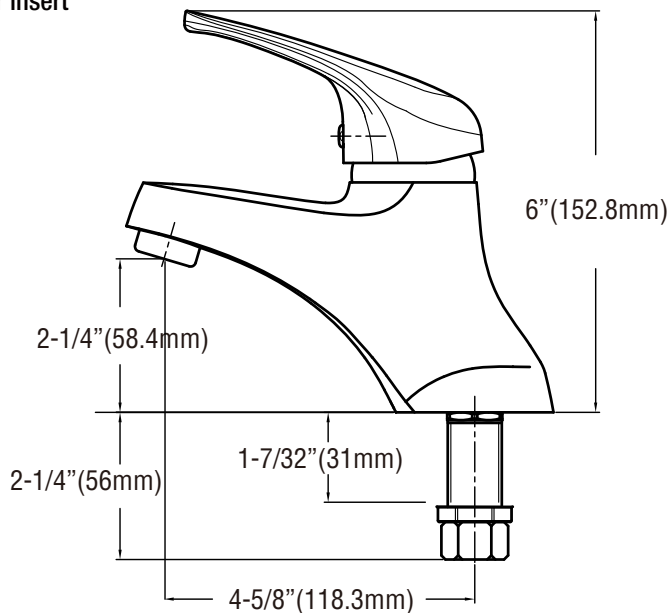

PFX3145L

Single Handle Commercial Lavatory Faucet

Product Features

- One piece cast brass body
- Ceramic cartridge with temperature limiting device
- Polished chrome
- Flow rate: 0.5 GPM aerator
- Complies with ASME:A112.18.1-2011/CSA:B125.1-11
- NSF61 compliant
- Complies with Lead Plumbing Law
- cUPC/IAPMO Listed
- ADA Compliant

PFX3145L

Available Parts

PF654511	Mounting nut
PF654749	Cartridge
PF654750	Handle
PFX4LAVEXT	Extension kit
PFXAER05	0.5 GPM Aerator insert

Product Specifications

Optional Accessories

PF654508 1.5GPM Aerator kit