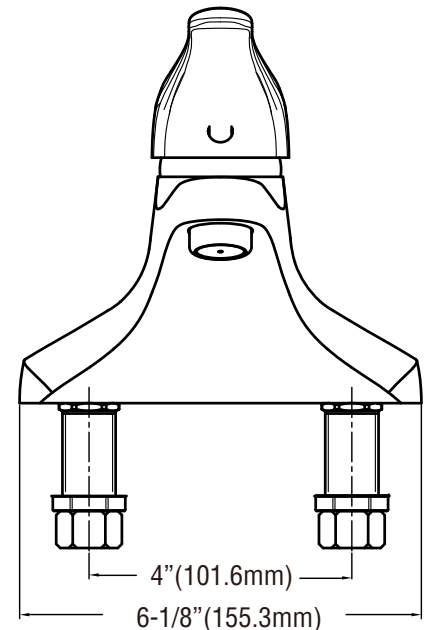

PFX3145L

Single Handle Commercial Lavatory Faucet

Product Features

- One piece cast brass body
- Ceramic cartridge with temperature limiting device
- Polished chrome
- Flow rate: 0.5 GPM aerator
- Complies with ASME:A112.18.1-2011/CSA:B125.1-11
- NSF61 compliant
- Complies with Lead Plumbing Law
- cUPC/IAPMO Listed
- ADA Compliant

PFX3145L

Available Parts

PF654511	Mounting nut
PF654749	Cartridge
PF654750	Handle
PFX4LAVEXT	Extension kit
PFXAER05	0.5 GPM Aerator insert

Product Specifications

Optional Accessories

PF654508 1.5GPM Aerator kit