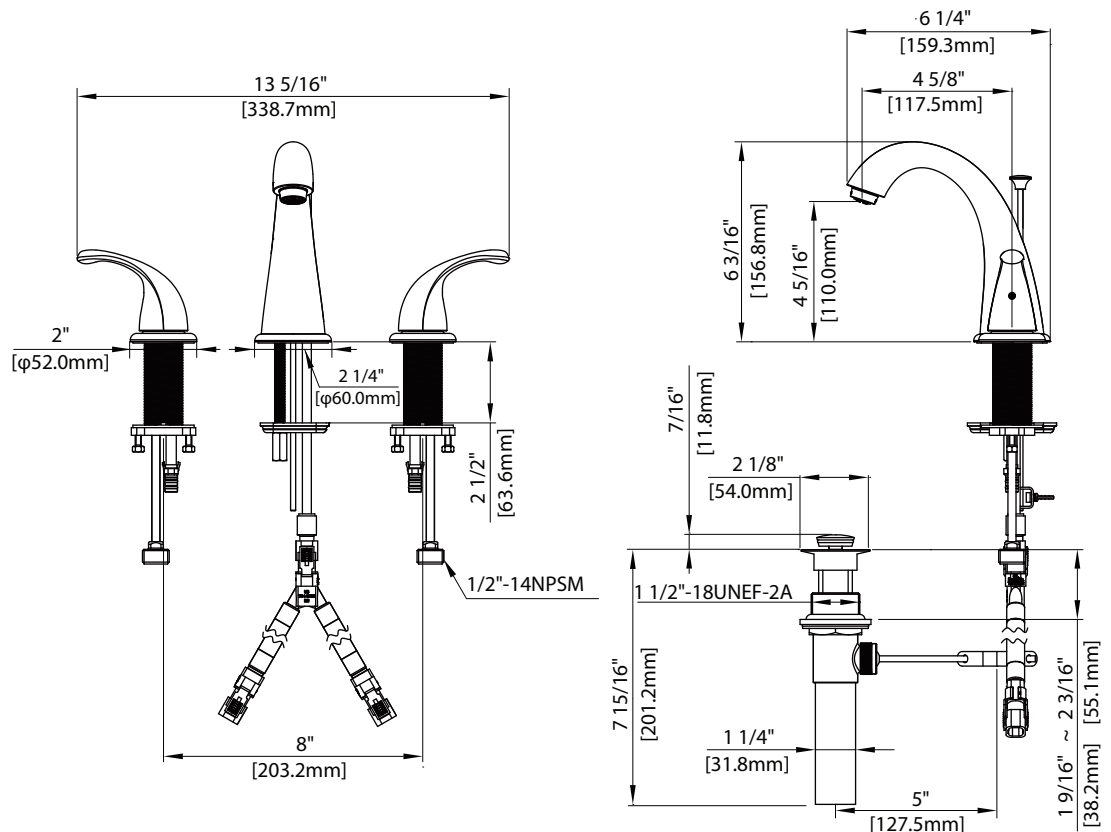

PFWSC6860

Two Handle Widespread Lavatory Faucet

Alvord Series

Product Features

- Ceramic disc cartridges
- Metal handles
- With brass pop-up
- Requires 3-hole sink with 8" on-center
- Flow rate: 1.2 gpm at 60 psi
- Meets ASME: A112.18.1 / CSA B125.1
- ADA compliant
- cUPC/IAPMO listed
- Watersense certified
- AB1953 certified

Model Numbers

PFWSC6860CP chrome
PFWSC6860BN brushed nickel

Available Parts

PF3207027H Hot cartridge
PF3207027C Cold cartridge

PFWSC6860CP

Warranty and Codes

This product comes complete with installation, operating, care and maintenance instructions. This PROFLO faucet carries a limited lifetime warranty when installed in residential applications. The warranty is five years in commercial applications. This product meets ASME: A112.18.1.

*Compliant with lead content requirements of California AB 1953.