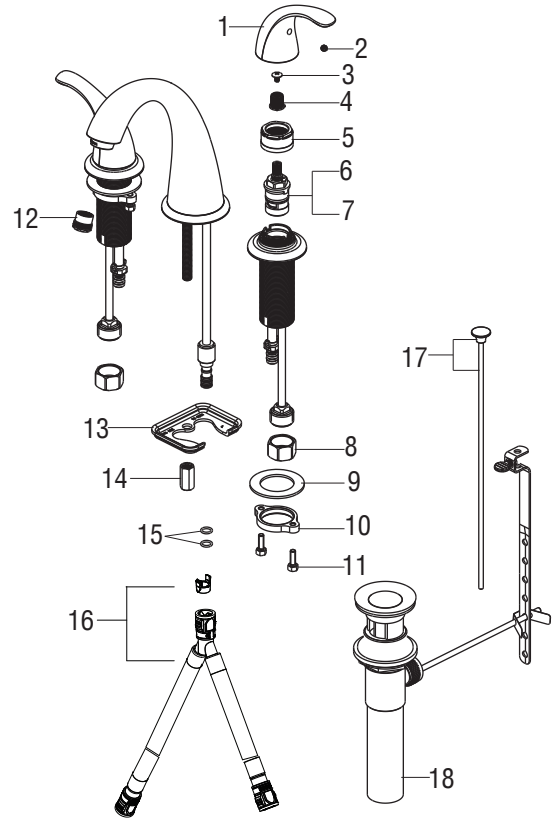

# Parts Breakdown

**PFWSC6860**

## Two Handle Lavatory Faucet

**PFWSC6860**

**\* Specify Finish**

No.	Item	Part Number
1	Handle	RP13391*
2	Set Screw	RP50002
3	Screw	RP50170
4	Inverter	RP70396
5	Bonnet	RP70193
6	Cartridge H	PF3207027H
7	Cartridge C	PF3207027C
8	Mounting Nut	RP56002
9	Metal Washer	RP64173
10	Nut	RP56089
11	Screw	RP50004
12	Aerator	RP30187
13	Washer	RP64207

No.	Item	Part Number
14	Nut	RP56026
15	O-ring	RP60002
16	Quick Connect Assembly	PF70623
17	Lift Rod & Lift Rod Knob	RP40093*
18	Pop-up Assembly Less Lift Rod	RP40001*

**Warranty and Codes**

This product comes complete with installation, operating, care and maintenance instructions. This PROFLO faucet carries a limited lifetime warranty when installed in residential applications. The warranty is five years in commercial applications. This product meets ASME: A112.18.1.