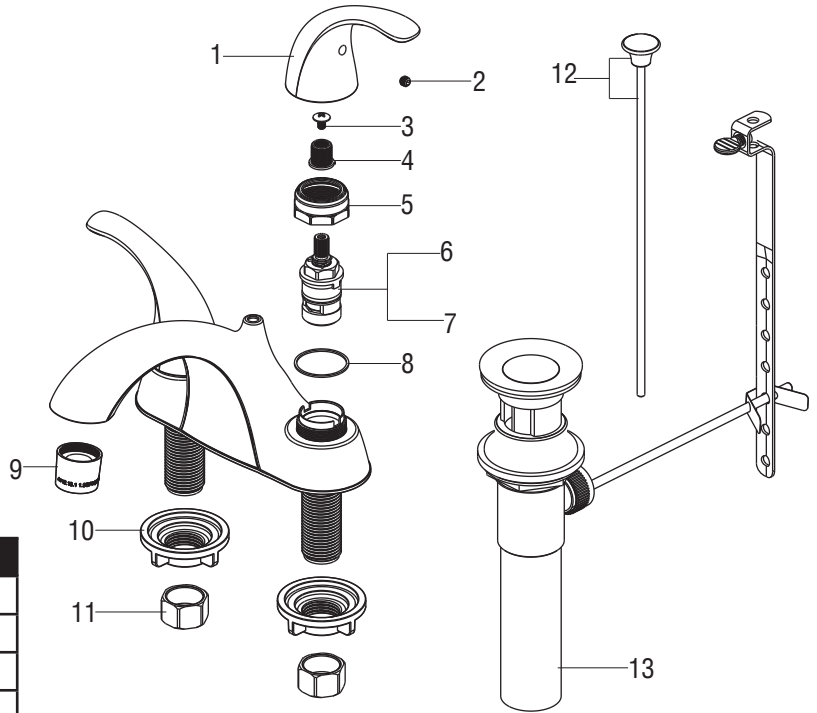

#### \* Specify Finish

No.	Item	Part Number	Material Type
1	Handle	RP13391*	Metal
2	Set Screw	RP50002	Metal
3	Screw	RP50170	Metal
4	Inverter	RP70396	Plastic
5	Bonnet	RP70435	Zinc
6	Cartridge H	PF3207027H	Hybrid
7	Cartridge C	PF3207027C	Hybrid
8	Washer	RP64124	Plastic
9	Aerator	RP30193*	Hybrid
10	Mounting Nut	RP56001	Plastic
11	Coupling Nut	RP56002	Brass
12	Lift rod & Lift Rod knob	RP40213*	Hybrid
13	Pop-up Assembly Less Lift Rod	RP40001*	Brass