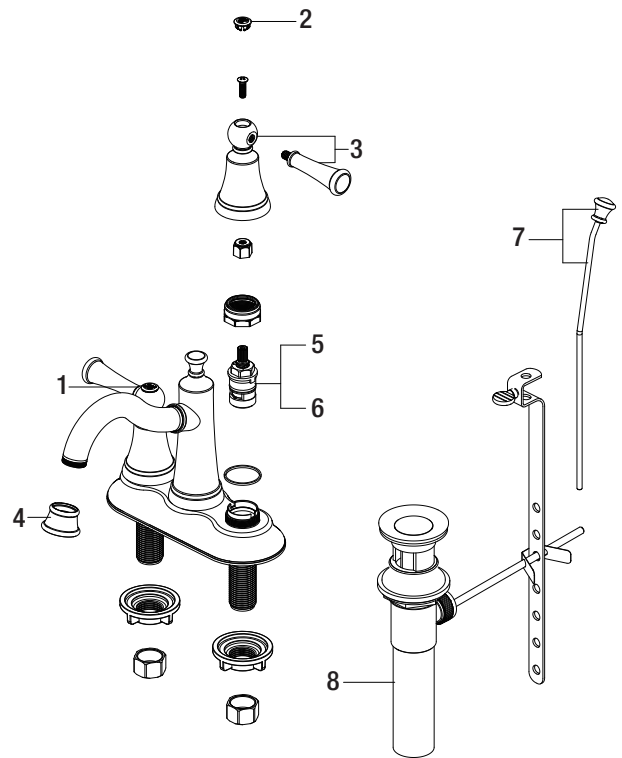

PFWSC4840

BARTLETT TWO HANDLE LAVATORY FAUCET

Model Numbers

PFWSC4840CP	Chrome
PFWSC4840ZBN	Brushed nickel
PFWSC4840ORB	Oil rubbed bronze

No.	Item	Part Number	Material Type
1	Index H	OBPF710001*	Abs
2	Index C	OBPF710002*	Abs
3	Handle	OBPF71711713189*	Zinc alloy
4	Aerator	OBPF530213*	Brass
5	Cartridge H	OBPF220035	Ceramic
6	Cartridge C	OBPF220036	Ceramic
7	Lift Rod & Lift Rod Knob	OBPF940118*	Matel
8	Pop-up Assembly Less Lift Rod	OBPF940001*	Brass

PFWSC4840CP

Warranty and Codes

This product comes complete with installation, operating, care and maintenance instructions. This PROFLO faucet carries a limited lifetime warranty when installed in residential applications. The warranty is five years in commercial applications. This product meets: ASME A112.1 8.1.

*Compliant with lead content requirements of California AB1953