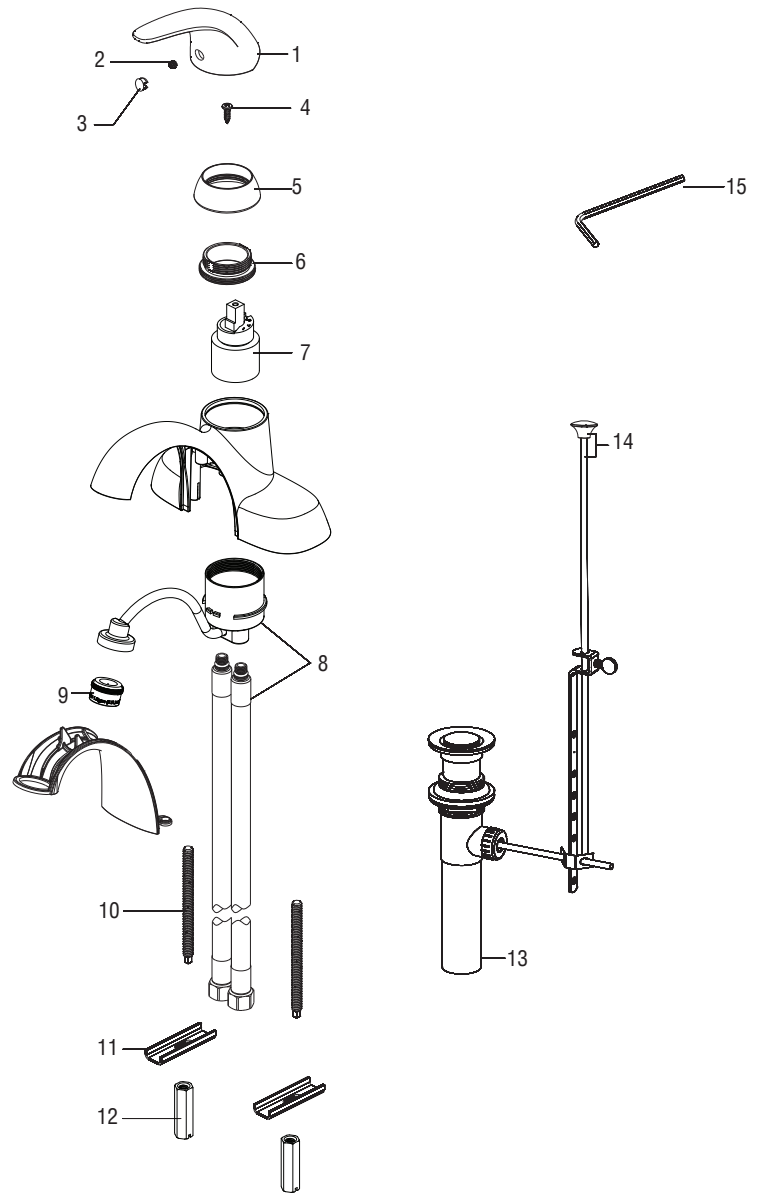

Parts Breakdown SINGLE HANDLE LAVATORY FAUCET

PFWSC4746S

PFWSC4746SCP

Model Numbers

PFWSC4746SCP chrome

* Specify Finish

No.	Item	Part Number
1	Handle	RP13240*
2	Set Screw	RP50002
3	Index	RP10006
4	Screw	RP50136
5	Cap	RP80271*
6	Bonnet	RP70339
7	Cartridge	PF32067417
8	Spout with Neoperl corrugated supply lines	RP70453
9	Aerator	RP30211*
10	Bolt	RP50071
11	Washer	RP64083
12	Nut	RP56083
13	Pop-up Assembly Less Lift Rod	RP40001*
14	Lift rod & Lift Rod knob	RP40152*
15	2.5mm Hex Allen Wrench	RP70221

Warranty and Codes

This product comes complete with installation, operating, care and maintenance instructions. This PROFLO faucet carries a limited lifetime warranty when installed in residential applications. The warranty is five years in commercial applications. This product meets ANSI: A112.18.1M.