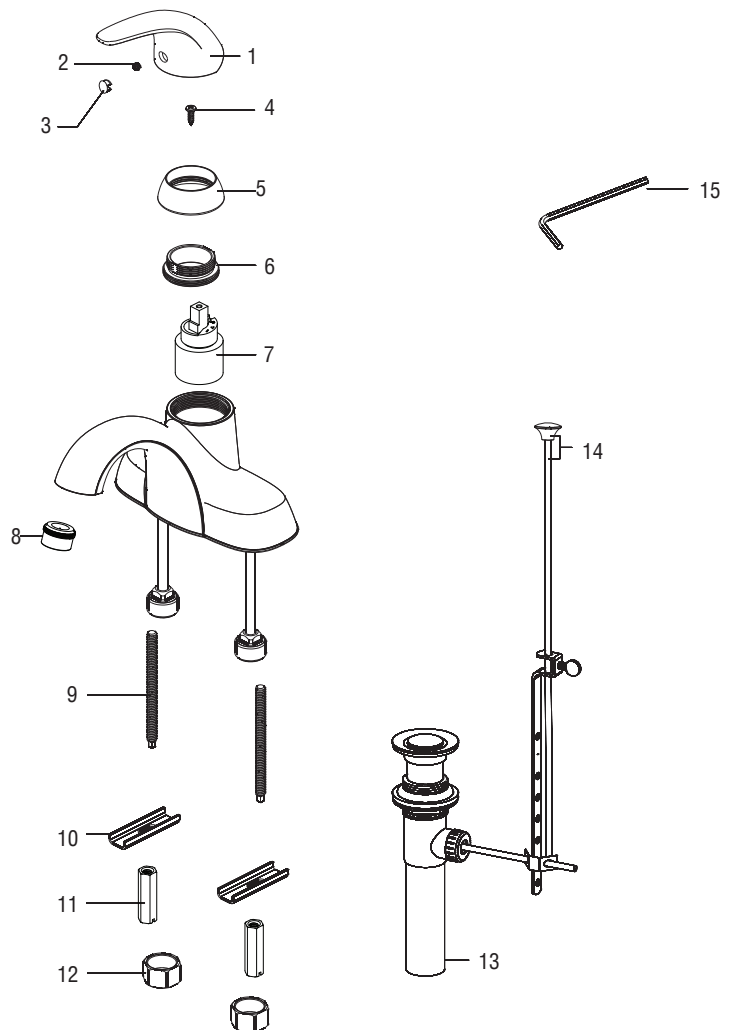

Parts Breakdown SINGLE HANDLE LAVATORY FAUCET

PFWSC4746

PFWSC4746CP

Model Numbers

PFWSC4746CP chrome
PFWSC4746BN brushed nickel

*** Specify Finish**

No.	Item	Part Number
1	Handle	RP13240*
2	Set Screw	RP50002
3	Index	RP10006
4	Screw	RP50136
5	Cap	RP80271*
6	Bonnet	RP70339
7	Cartridge	PF32067417
8	Aerator	RP30221*
9	Bolt	RP50071
10	Washer	RP64083
11	Nut	RP56083
12	Coupling Nut	RP56002
13	Pop-up Assembly Less Lift Rod	RP40001*
14	Lift rod & Lift Rod knob	RP40152*
15	2.5mm Hex Allen Wrench	RP70221