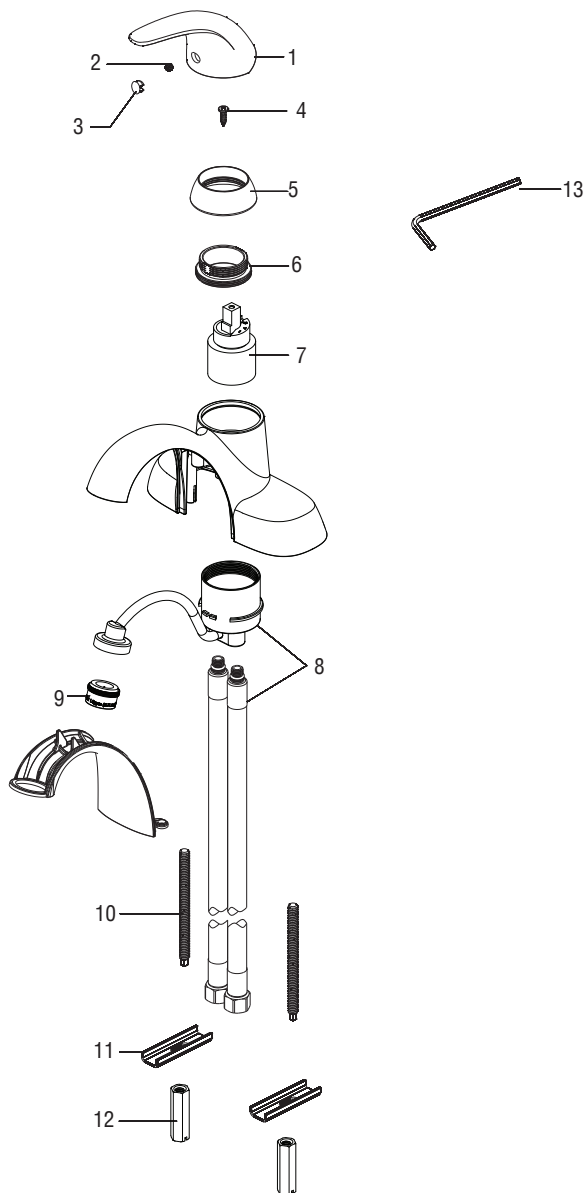

# Parts Breakdown SINGLE HANDLE LAVATORY FAUCET

**PFWSC4744S**

**PFWSC4744SCP**

**Model Numbers**

PFWSC4744SCP chrome

**\* Specify Finish**

No.	Item	Part Number
1	Handle	RP13240*
2	Set Screw	RP50002
3	Index	RP10006
4	Screw	RP50136
5	Cap	RP80271*
6	Bonnet	RP70339
7	Cartridge	PF32067417
8	Spout with Neoperl corrugated supply lines	RP70453
9	Aerator	RP30211*
10	Bolt	RP50071
11	Washer	RP64083
12	Nut	RP56083
13	2.5mm Hex Allen Wrench	RP70221