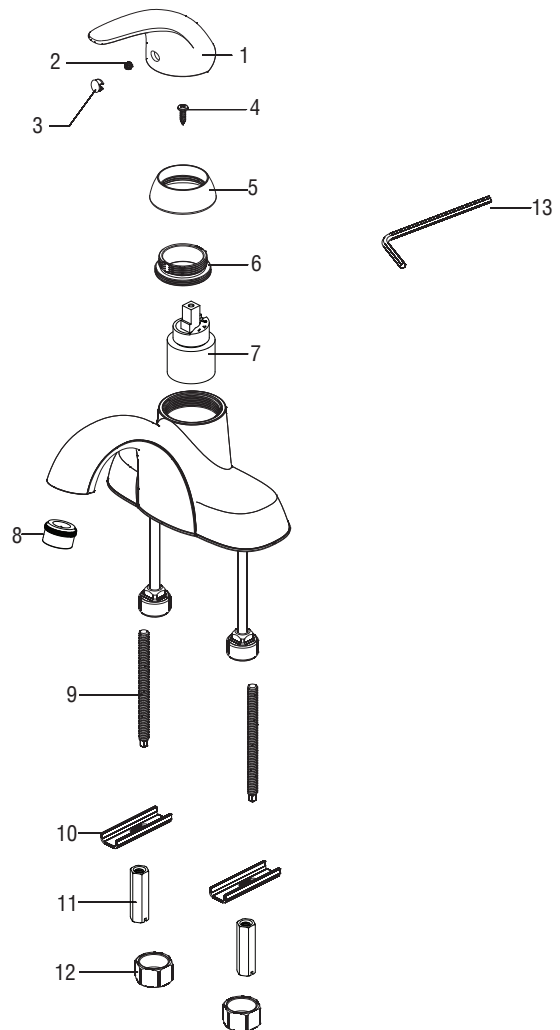

Parts Breakdown  
**SINGLE HANDLE  
 LAVATORY FAUCET**

**PFWSC47445**

**PFWSC47445CP**

**Model Numbers**

PFWSC47445CP chrome

**\* Specify Finish**

No.	Item	Part Number
1	Handle	RP13240*
2	Set Screw	RP50002
3	Index	RP10006
4	Screw	RP50136
5	Cap	RP80271*
6	Bonnet	RP70339
7	Cartridge	PF32067417
8	Aerator	RP30224*
9	Bolt	RP50071
10	Washer	RP64083
11	Nut	RP56083
12	Coupling Nut	RP56002
13	2.5mm Hex Allen Wrench	RP70221