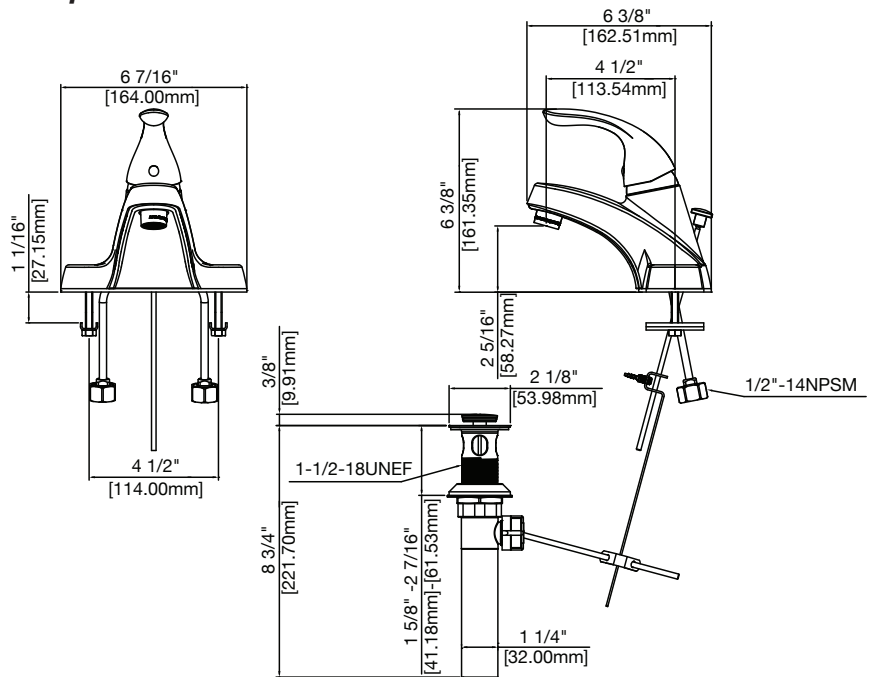

PFWSC3016 series

SINGLE HANDLE LAVATORY FAUCET

Product Features

- Ceramic disc cartridge
- Metal handle
- With 50/50 Pop-up
- 3-hole 4" on-center installation
- Flow rate: 1.2 GPM at 60 PSI (PFWSC3016)
- Flow rate: 0.5 GPM at 60 PSI (PFWSC30165)
- ADA compliant
- cUPC/IAPMO listed
- WaterSense certified

PFWSC3016CP

Model Numbers

- PFWSC3016CP chrome
- PFWSC3016BN brushed nickel
- PFWSC3016ORB oil rubbed bronze
- PFWSC30165CP chrome

Product Specifications

Available Parts

- PF3357061 Cartridge
- PFX14322 Aerator for PFWSC30165 (without aerator shell)
- LIN655641 Aerator for PFWSC30165 (aerator shell & aerator insert)