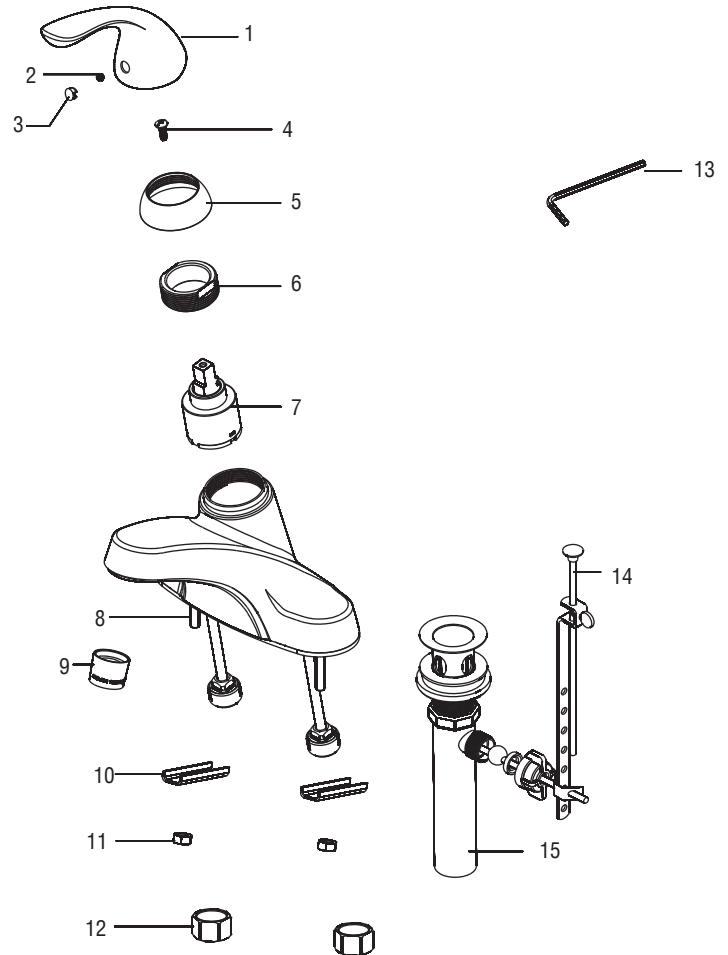

Parts Breakdown SINGLE HANDLE LAVATORY FAUCET

PFWSC30165

PFWSC30165CP

Model Numbers

PFWSC30165CP chrome

*** Specify Finish**

No.	Item	Part Number
1	Handle	RP13060*
2	Set Screw	RP50002
3	Index	RP10006
4	Screw	RP50015
5	Cap	RP80109*
6	Bonnet	RP70336
7	Cartridge	PF3357061
8	Bolt	RP50071
9	Aerator	RP30223*
10	Washer	RP64083
11	Nut	RP56033
12	Coupling Nut	RP56002
13	2.5mm Hex Allen Wrench	RP70221
14	Lift rod & Lift rod knob	RP40006*
15	Pop-up Assembly Less Lift Rod	RP40145*

Warranty and Codes

This product comes complete with installation, operating, care and maintenance instructions. This PROFLO faucet carries a limited lifetime warranty when installed in residential applications. The warranty is five years in commercial applications. This product meets ANSI: A112.18.1M.