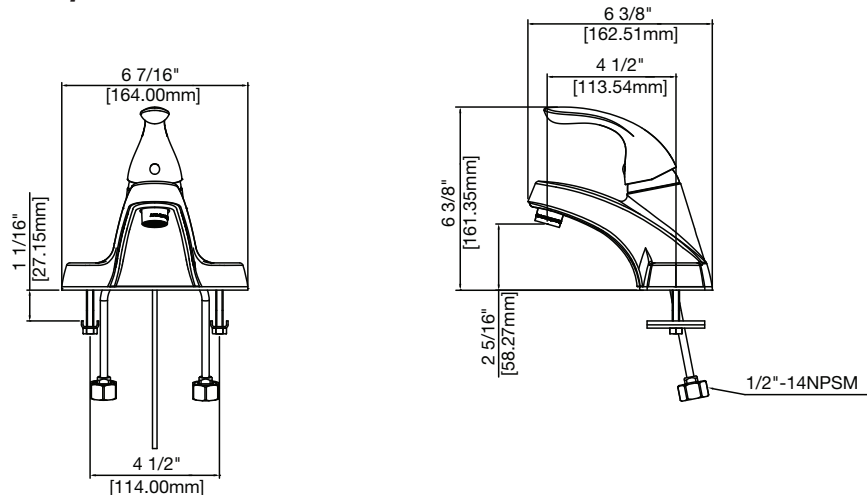

PFWSC3006 series

PROFLO[®]

SINGLE HANDLE LAVATORY FAUCET

Product Features

- Ceramic disc cartridge
- Metal handle
- 3-hole 4" on-center installation
- Flow rate: 1.2 GPM at 60 PSI (PFWSC3006)
- Flow rate: 0.5 GPM at 60 PSI (PFWSC30065)
- Less Pop-up drain
- ADA compliant
- cUPC/IAPMO listed
- WaterSense certified

PFWSC3006CP

Model Numbers

PFWSC3006CP chrome
PFWSC30065CP chrome

Product Specifications

Available Parts

PF3357061 Cartridge

Warranty and Codes

This product comes complete with installation, operating, care and maintenance instructions. This PROFLO faucet carries a limited lifetime warranty when installed in residential applications. The warranty is five years in commercial applications. This product meets ANSI: A112.18.1M.