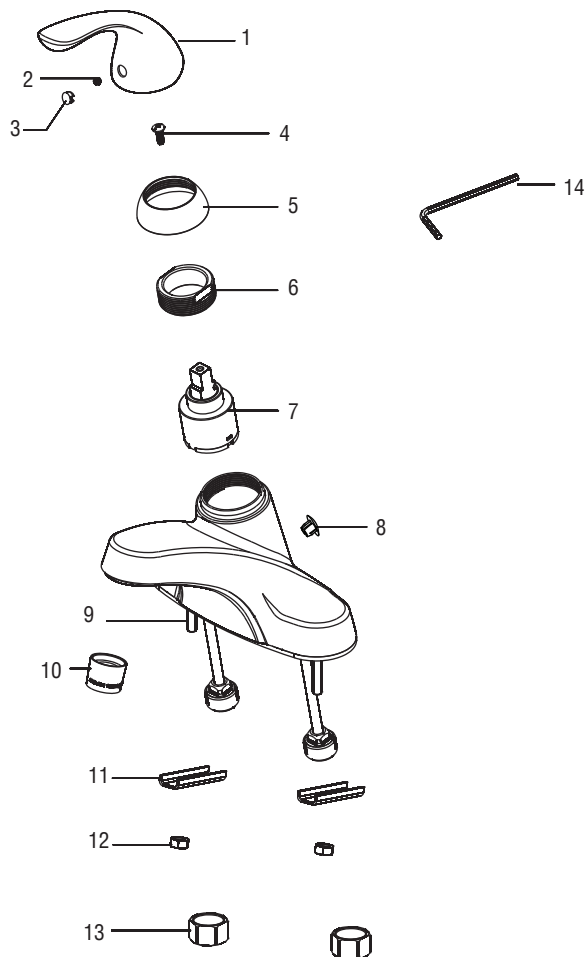

# Parts Breakdown SINGLE HANDLE LAVATORY FAUCET

### \* Specify Finish

No.	Item	Part Number
1	Handle	RP13060*
2	Set Screw	RP50002
3	Index	RP10006
4	Screw	RP50015
5	Cap	RP80109*
6	Bonnet	RP70336
7	Cartridge	PF3357061
8	Cap	RP10045*
9	Bolt	RP50071
10	Aerator	RP30193*(PFWSC3006) RP30223*(PFWSC30065)
11	Washer	RP64083
12	Nut	RP56033
13	Coupling Nut	RP56002
14	2.5mm Hex Allen Wrench	RP70221