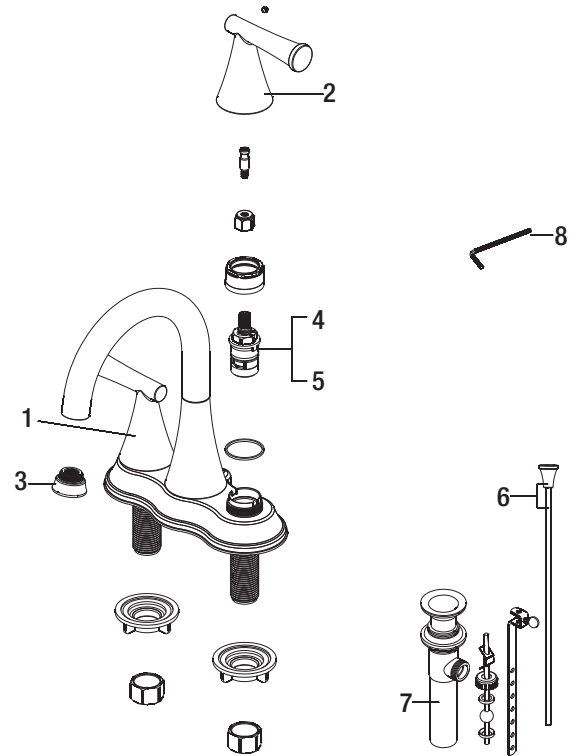

PFWSC2840

WILLETT TWO HANDLE LAVATORY FAUCET

Model Numbers

PFWSC2840CP	Chrome
PFWSC2840ZBN	Brushed nickel
PFWSC2840ORB	Oil rubbed bronze

No.	Item	Part Number	Material Type
1	Handle H	OBPF713238*	Zinc alloy
2	Handle C	OBPF713239*	Zinc alloy
3	Aerator	OBPF530212*	Brass
4	Cartridge H	OBPF220035	Ceramic
5	Cartridge C	OBPF220036	Ceramic
6	Lift Rod & Lift Rod Knob	OBPF940150*	Matel
7	Pop-up Assembly Less Lift Rod	OBPF940001*	Brass
8	2.5mm Hex allen wrench	OBPF1RP70221	Steel

PFWSC2840CP

Warranty and Codes

This product comes complete with installation, operating, care and maintenance instructions. This PROFLO faucet carries a limited lifetime warranty when installed in residential applications. The warranty is five years in commercial applications. This product meets: ASME A112.1 8.1.