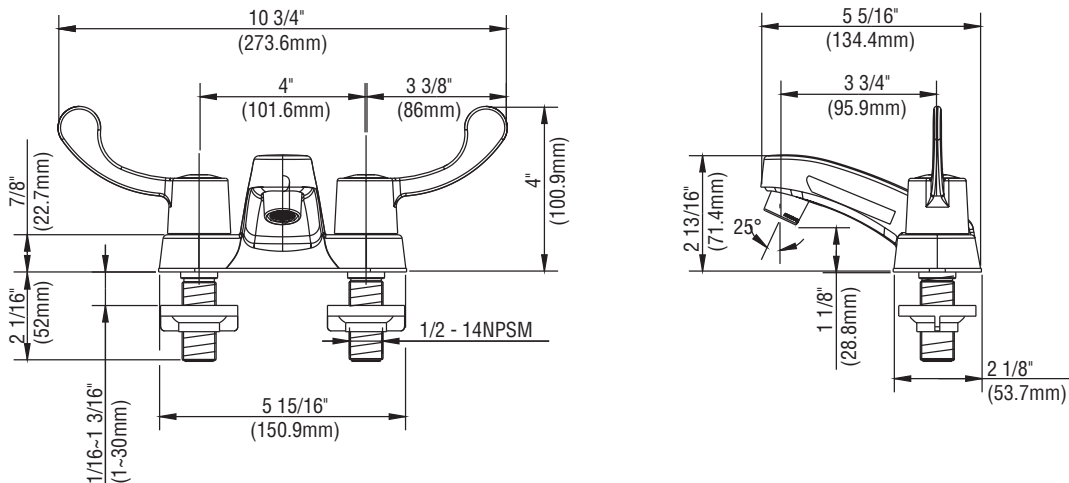

### Product Features

- Ceramic cartridges
- Metal lever handles
- Max. flow rate: 1.2 gpm (4.5 L/min) at 60 psi
- Without pop up
- EPA WaterSense approved
- 100% factory pressure tested
- cUPC/IAPMO listed
- ADA Compliant

### Product Specifications

\*All measurements are nominal. Please verify before actual installation.