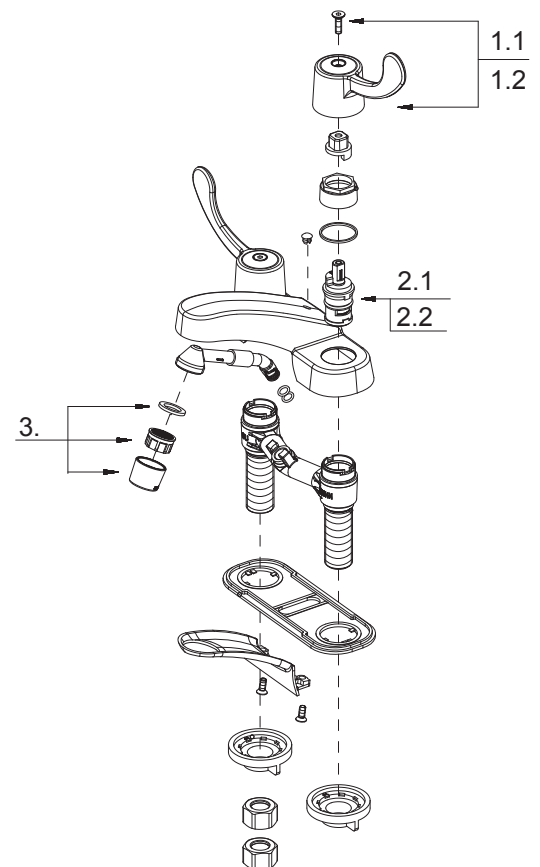

PFWSC1340L

Two Handle Lavatory Faucet

Model Numbers

PFWSC1340LCP Chrome

No.	Item	Part Number	Material Type
1.1	Metal Handle-Cold	OBPF7A069796C*	Metal, Plastic
1.2	Metal Handle-Hot	OBPF7A069796H*	Metal, Plastic
2.1	Ceramic Disc Cartridge-Cold	OBPF2A507004N	Plastic, Ceramic
2.2	Ceramic Disc Cartridge-Hot	OBPF2A507003N	Plastic, Ceramic
3	Aerator	OBPF5A500267N*	Plastic, Rubber

*specify finish

PFWSC1340LCP

Warranty and Codes

This product comes complete with installation, operating, care and maintenance instructions. This PROFLO faucet carries a limited lifetime warranty when installed in residential applications. The warranty is five years in commercial applications. Compliant with lead content requirements of California AB 1953 and Vermont S.152.