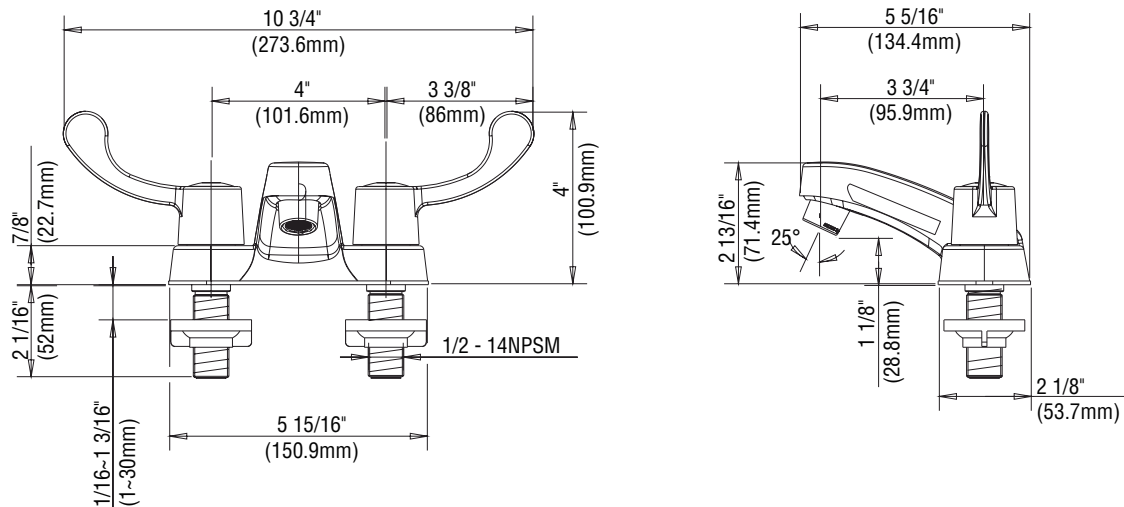

Specifications

PFWSC13405L Two Handle Lavatory Faucet

Product Features

- Ceramic cartridges
- Metal lever handles
- Max. flow rate: 0.5 gpm (1.9 L/min) at 60 psi
- Without pop up
- 100% factory pressure tested
- cUPC/IAPMO listed
- ADA Compliant

Model Numbers

PFWSC13405LCP Chrome

PFWSC13405GCP

Product Specifications

*All measurements are nominal. Please verify before actual installation.

Warranty and Codes

This product comes complete with installation, operating, care and maintenance instructions. This PROFLO faucet carries a limited lifetime warranty when installed in residential applications. The warranty is five years in commercial applications. Compliant with lead content requirements of California AB 1953 and Vermont S.152.