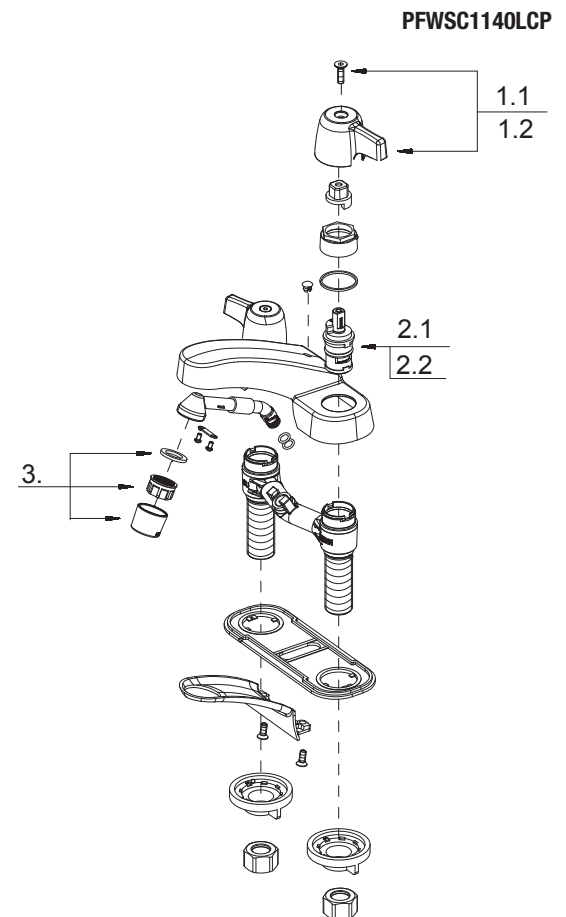

PFWSC1140L

Two Handle Lavatory Faucet

Model Numbers

PFWSC1140LCP Chrome

No.	Item	Part Number	Material Type
1.1	Metal Handle Assembly-Cold	OBPF7A069790C*	Metal, Plastic
1.2	Metal Handle Assembly-Hot	OBPF7A069790H*	Metal, Plastic
2.1	Ceramic Disc Cartridge-Cold	OBPF2A507104N	Plastic, Ceramic, Metal
2.2	Ceramic Disc Cartridge-Hot	OBPF2A507103N	Plastic, Ceramic, Metal
3	Aerator	OBPF5A500267N*	Plastic, Rubber

*specify finish

Warranty and Codes

This product comes complete with installation, operating, care and maintenance instructions. This PROFLO faucet carries a limited lifetime warranty when installed in residential applications. The warranty is five years in commercial applications. Compliant with lead content requirements of California AB 1953 and Vermont S.152.