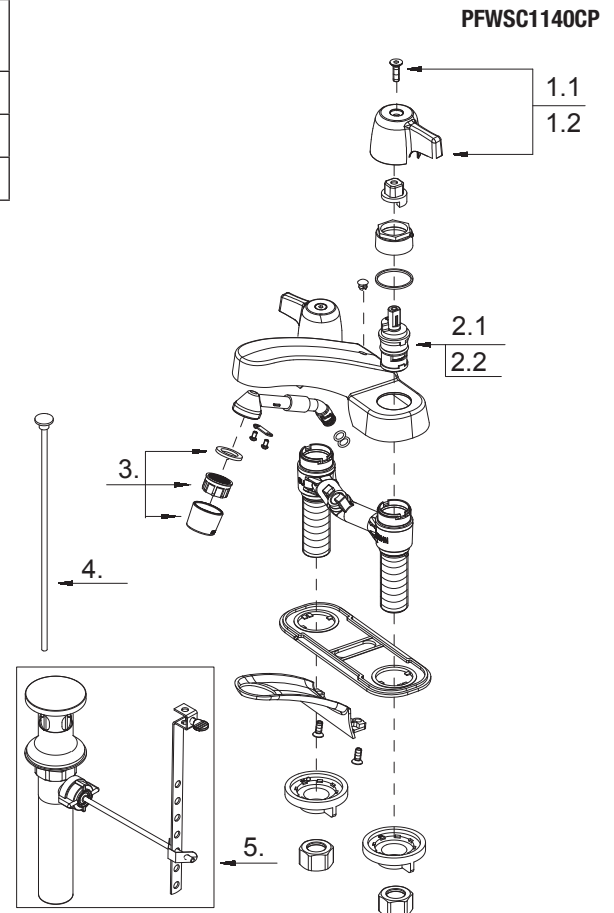

Warranty and Codes

This product comes complete with installation, operating, care and maintenance instructions. This PROFLO faucet carries a limited lifetime warranty when installed in residential applications. The warranty is five years in commercial applications. Compliant with lead content requirements of California AB 1953 and Vermont S.152.