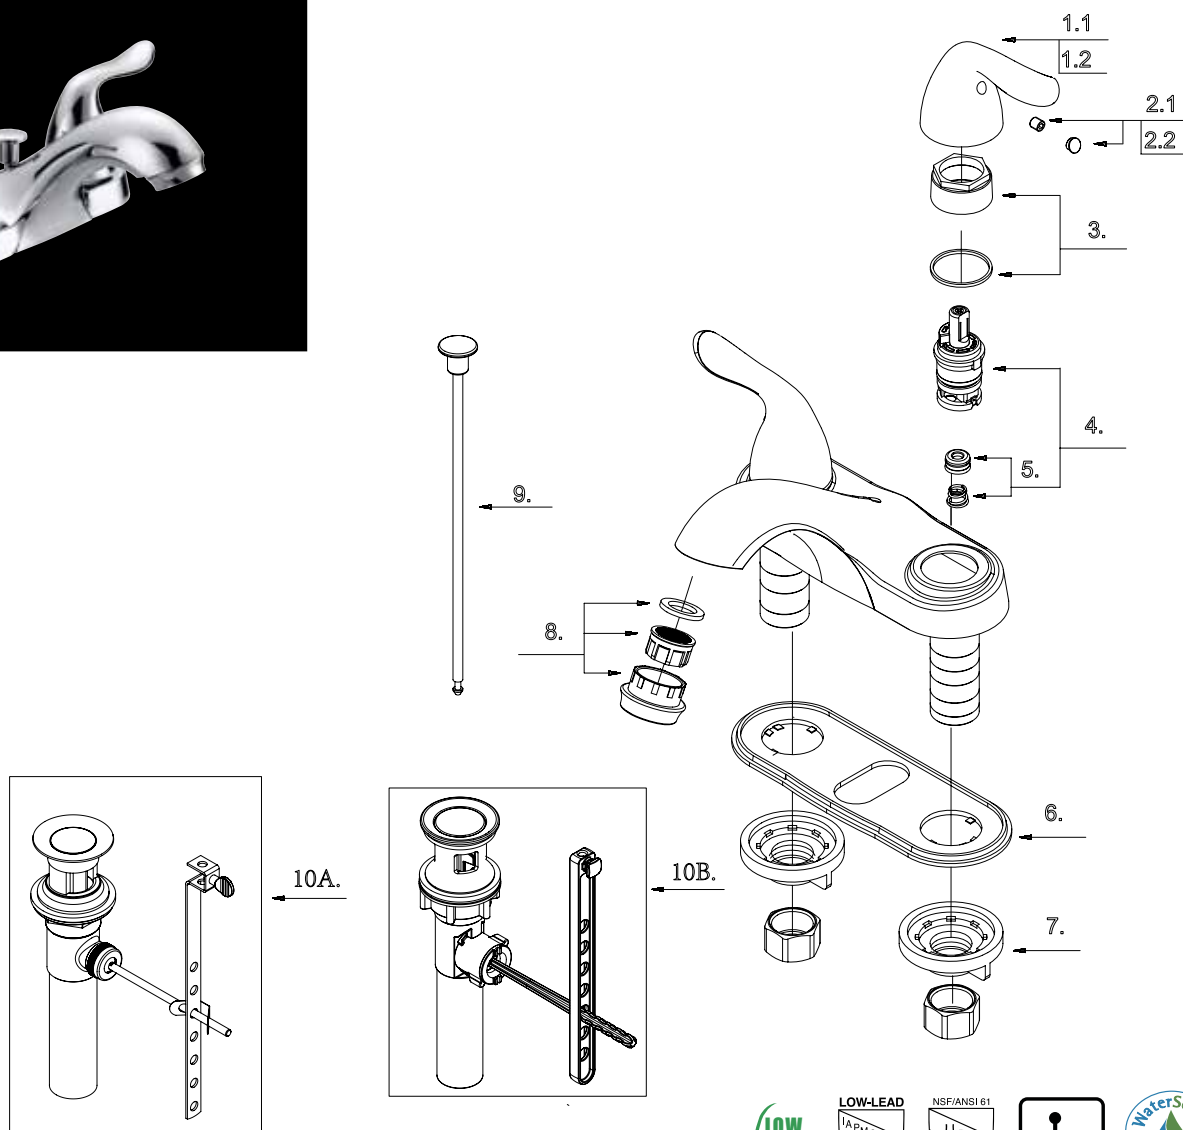

Parts Breakdown
**Two Handle
 Lavatory Faucets**

PFWS1240 series

PFWS1240

Warranty and Codes

Please call (800) 777-5701 for parts, service, and warranty. This product comes complete with installation, operating, care and maintenance instructions. This PROFLO faucet carries a limited lifetime warranty when installed in residential applications. The warranty is five years in commercial applications. This product meets ANSI: A112.18.1M.

Parts Breakdown

Two Handle Lavatory Faucets

PFWS1240 series

Parts for CP/BN

No.	Part Name	Part NO.
1.1	Metal Handle-Cold	A069439C
1.2	Metal Handle-Hot	A069439H
2.1	Index Button-Cold	A66G472C
2.2	Index Button-Hot	A66G472H
3	Retainer Nut & Washer	A663631
4	Washerless Cartridge Assembly	A663003N-W
5	Seat & Spring Set	A663002
6	Putty plate	A011045
7	Lock Nut Set	A504023
8	Aerator	A500157N-54
9	Lift Rod	A025535
10A	Metal Pop-up Assembly (for PFWS1240)	A556200
10B	ABS Pop-up Assembly (for PFWS1240A)	A556801