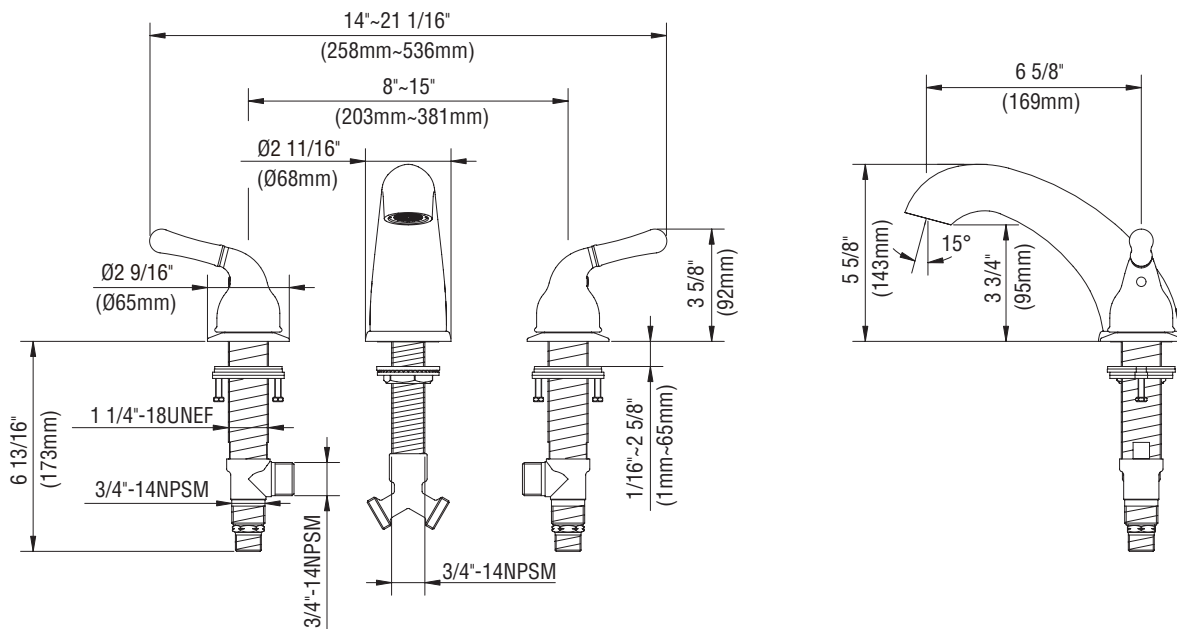

Specifications

PF5270 Two Handle Roman Tub Faucet

Product Features

- 6" - 12" installation
- Flow rate: 7.5 gpm
- Metal lever handles
- Ceramic disc cartridge
- Rough-in and trim kit included
- Max deck thickness: 2"
- 1/2" IPS connections
- Metal construction
- ADA compliant
- cUPC/IAPMO Listed

Optional Accessories / Available Parts

PF5270CP	Chrome
PF5270ZBN	PVD Brushed nickel
PF5270NORB	Oil rubbed bronze

PF5270CP

Product Specifications

* All measurements are nominal. Please verify before actual installation.