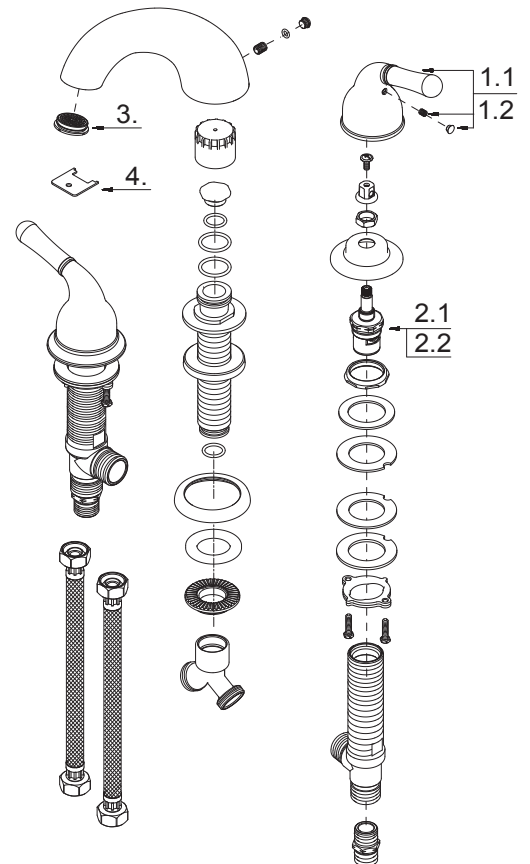

PF5270

Two Handle Roman Tub Faucet

Model Numbers

- PF5270CP   Chrome
- PF5270ZBN   PVD Brushed nickel
- PF5270NORB   Oil rubbed bronze

No.	Item	Part Number	Material Type
1.1	Metal Handle Assembly-Cold	OBPF7A662589C*	Metal
1.2	Metal Handle Assembly-Hot	OBPF7A662589H*	Metal
2.1	Ceramic Disc Cartridge-Cold	OBPF2A507972	Metal, Ceramic
2.2	Ceramic Disc Cartridge-Hot	OBPF2507971	Metal, Ceramic
3	Aerator	OBPF5A603646	Plastic
4	Flow Straightener Wrench	OBPF1A031214NI	Metal

*specify finish

PF5270CP

Warranty and Codes

This product comes complete with installation, operating, care and maintenance instructions. This PROFLO faucet carries a limited lifetime warranty when installed in residential applications. The warranty is five years in commercial applications.