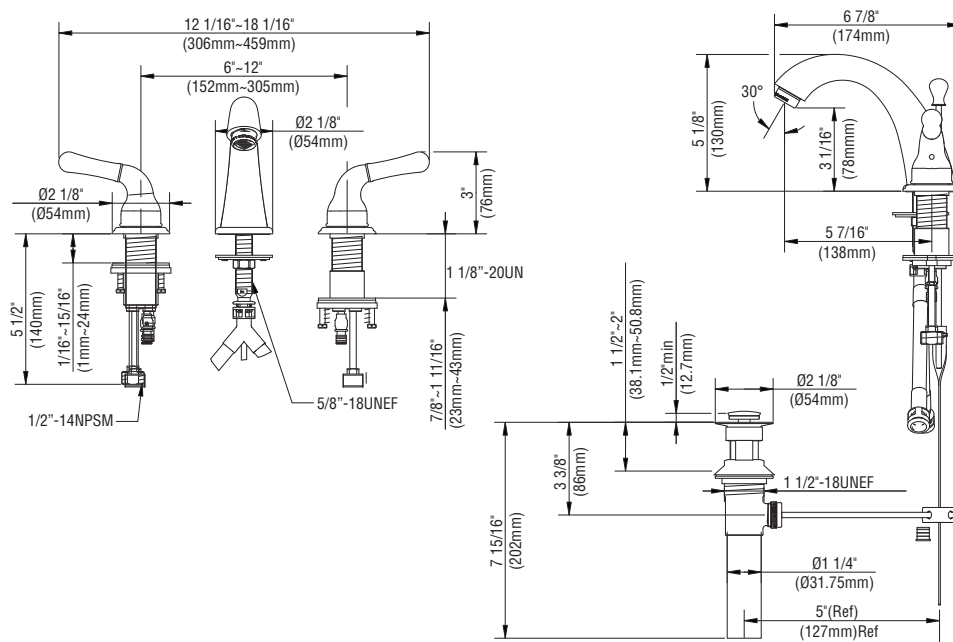

# PFWSC5260 Two Handle Widespread Lavatory Faucet

### Product Features

- Ceramic disc cartridges
- Metal lever handle
- Requires 3-hole sink with 4" on-center
- With metal pop-up
- 100% factory pressure tested
- Max. flow rate: 1.2 gpm (4.5 L/min) at 60 psi
- EPA WaterSense approved
- cUPC/IAPMO listed
- ADA compliant

### Model Numbers

PFWSC5260CP	Chrome
PFWSC5260ZBN	PVD brushed nickel
PFWSC5260NORB	Oil rubbed bronze

PFWSC5260CP

### Product Specifications

\*All measurements are nominal. Please verify before actual installation.