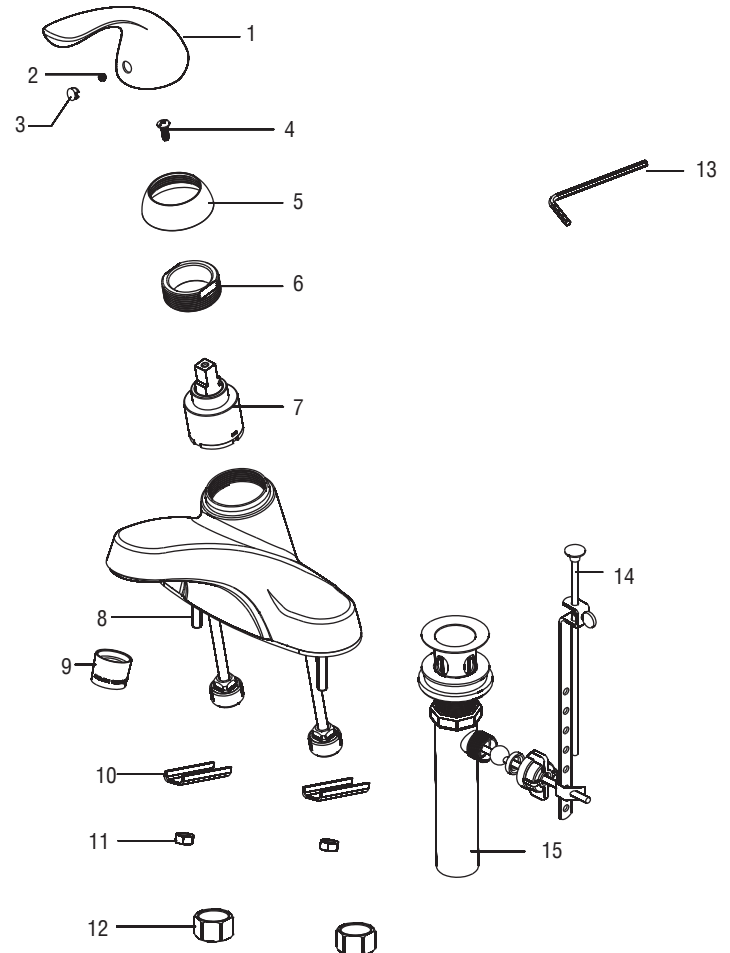

# Parts Breakdown SINGLE HANDLE LAVATORY FAUCET

#### \* Specify Finish

No.	Item	Part Number
1	Handle	RP13060*
2	Set Screw	RP50002
3	Index	RP10006
4	Screw	RP50015
5	Cap	RP80109*
6	Bonnet	RP70336
7	Cartridge	PF3357061
8	Bolt	RP50071
9	Aerator	RP30193*(PFWSC3016) RP30223*(PFWSC30165)
10	Washer	RP64083
11	Nut	RP56033
12	Coupling Nut	RP56002
13	2.5mm Hex Allen Wrench	RP70221
14	Lift rod & Lift rod knob	RP40006*
15	Pop-up Assembly Less Lift Rod	RP40145*