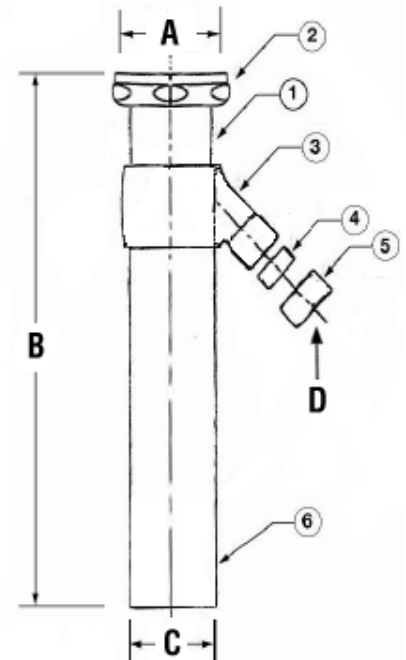

PF127033 / PF127044

Semi-Cast Trap Primer Tailpiece

PF127033

PF127044

Product Features

- Semi-Cast Trap Primer Tailpiece
- 17 Gauge tubular chrome plated brass tube
- For Installation under Sink / Lavatory
- Replenishes water in floor drain traps to prevent the escape of sewer gases
- 5/8" OD Compression branch connection
- Complies with ASME A112.18.2-2011/CSA B125.2-11

✓ For Submittal	Model Number	Description	Size	Finish
	PF127033	Semi-Cast Trap Primer Tailpiece	1¼"	CP
	PF127044	Semi-Cast Trap Primer Tailpiece	1½"	CP

	Parts	PF127033	PF127044
A	Inlet	1¼" Fine Thread	1½" Direct Connect
B	Height	6"	8"
C	Outlet	1¼" Slip fit	1½" Slip fit
D	Tailpiece	5/8" OD Compression	5/8" OD Compression

	Parts Name	PF127033	PF127044
1	Sink Tailpiece	N/A	Brass
2	Slip Nut	N/A	Brass
3	Body	Brass	Brass
4	Compression Ring	Brass	Brass
5	Compression Nut	Brass	Brass
6	Tube	Brass	Brass

Warranty and Codes

This PROFLO product carries a 1-year limited warranty.
 This product meets ASME A112.18.2-2011/CSA B125.2-11