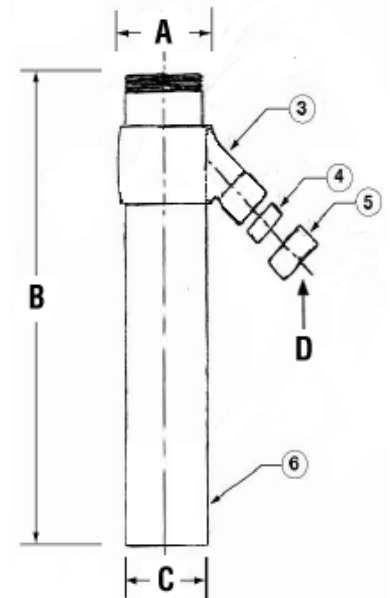

PF127033 / PF127044

Semi-Cast Trap Primer Tailpiece

PF127033

PF127044

Product Features

- Semi-Cast Trap Primer Tailpiece
- 17 Gauge tubular chrome plated brass tube
- For Installation under Sink / Lavatory
- Replenishes water in floor drain traps to prevent the escape of sewer gases
- 5/8" OD Compression branch connection
- Complies with ASME A112.18.2-2011/CSA B125.2-11

✓ For Submittal	Model Number	Description	Size	Finish
	PF127033	Semi-Cast Trap Primer Tailpiece	1¼"	CP
	PF127044	Semi-Cast Trap Primer Tailpiece	1½"	CP

	Parts	PF127033	PF127044
A	Inlet	1¼" Fine Thread	1½" Direct Connect
B	Height	6"	8"
C	Outlet	1¼" Slip fit	1½" Slip fit
D	Tailpiece	5/8" OD Compression	5/8" OD Compression

	Parts Name	PF127033	PF127044
1	Sink Tailpiece	N/A	Brass
2	Slip Nut	N/A	Brass
3	Body	Brass	Brass
4	Compression Ring	Brass	Brass
5	Compression Nut	Brass	Brass
6	Tube	Brass	Brass

Warranty and Codes

This PROFLO product carries a 1-year limited warranty.
 This product meets ASME A112.18.2-2011/CSA B125.2-11