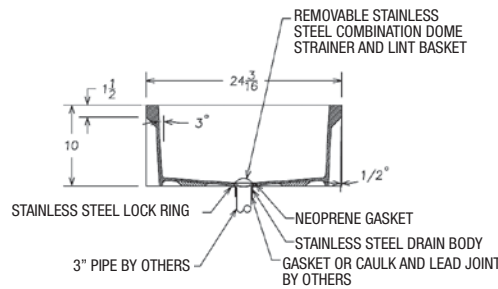

PFMB Series

Mop Basins

Suggested Installation

MODEL NO.	A	B	C	D	E
PFMB2424	24"	24"	12"	12"	10"
PFMB2424S	24-3/16"	24-3/16"	12"	12"	10"
PFMB3624S	36-3/16"	24-3/16"	18"	12"	10"

Rough-In Details Front View

PFMB2424

PFMB2424S

PFMB3624S