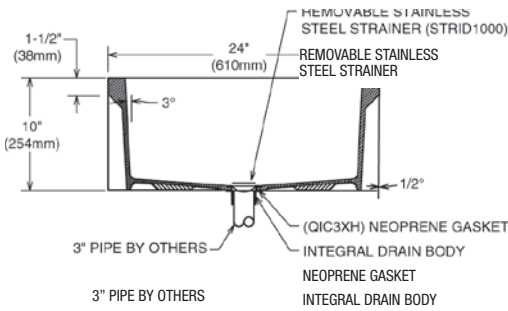

PFMB2424

PFMB3624S Shown with PFWG36S

Available Parts

Part #	Description
PFMBDRN	3" Strainer and gasket for PVC drain
PFMBSSDRN	3" Strainer and gasket for SS drain
PF245	Mop Hanger
PFSSHE	Service Hose
PF296	Service Hose Bracket
PFMBQD	Pipe reducer for Stainless Steel Drain (3" to 2")
Fiat QIC3SN	Quick Drain Connector for 3" cast iron soil pipe (integral drains)
Fiat QIC32	Quick Drain Connector for 2" pipe (integral drains)
Fiat QDC-3XH	Gasket for extra heavy cast iron soil pipe and Schedule 40 steel pipe (SS Drains)
Fiat QDC-3SN	Gasket for hubless cast iron pipe and service weight cast iron soil pipe (SS Drains)

PFMB Series

Mop Basins

Suggested Installation

MODEL NO.	A	B	C	D	E
PFMB2424	24"	24"	12"	12"	10"
PFMB2424S	24-3/16"	24-3/16"	12"	12"	10"
PFMB3624S	36-3/16"	24-3/16"	18"	12"	10"

Rough-In Details Front View

ROUGH-IN DETAILS
FRONT VIEW