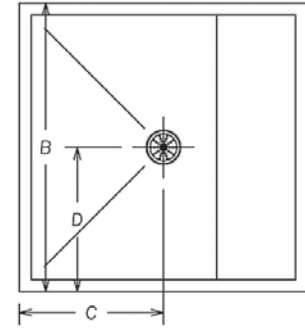

PFMB Series

Mop Basins

Suggested Installation

MODEL NO.	A	B	C	D	E
PFMB2424	24"	24"	12"	12"	10"
PFMB2424S	24-3/16"	24-3/16"	12"	12"	10"
PFMB3624S	36-3/16"	24-3/16"	18"	12"	10"

Rough-In Details Front View

ROUGH-IN DETAILS
FRONT VIEW