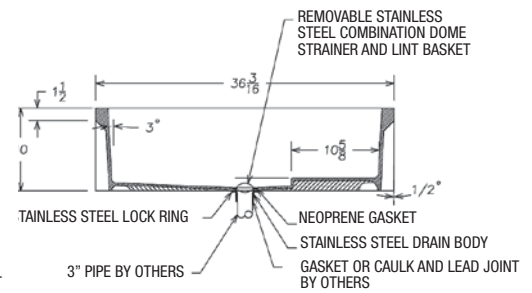

PFMB Series

Mop Basins

Suggested Installation

MODEL NO.	A	B	C	D	E
PFMB2424	24"	24"	12"	12"	10"
PFMB2424S	24-3/16"	24-3/16"	12"	12"	10"
PFMB3624S	36-3/16"	24-3/16"	18"	12"	10"

Rough-In Details Front View

PFMB2424

PFMB2424S

PFMB3624S