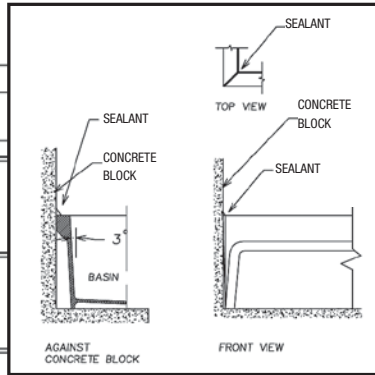

Warranty and Codes

These products come complete with installation, operating, care and maintenance instructions. All PROFLO basins carry a 1- year limited warranty. These products meet or exceed ANSI Z124.2. In an effort to continually improve our products, we will make design changes from time to time. We reserve the right to ship newly designed product to fill any order unless we agree in writing to do otherwise.

PFMB Series

Mop Basins

Suggested Installation

MODEL NO.	A	B	C	D	E
PFMB2424	24"	24"	12"	12"	10"
PFMB2424S	24-3/16"	24-3/16"	12"	12"	10"
PFMB3624S	36-3/16"	24-3/16"	18"	12"	10"

Rough-In Details Front View

ROUGH-IN DETAILS
FRONT VIEW