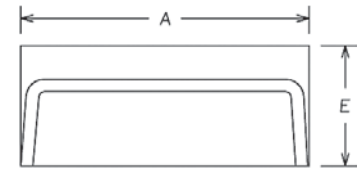

PFMB Series

Mop Basins

Suggested Installation

MODEL NO.	A	B	C	D	E
PFMB2424	24"	24"	12"	12"	10"
PFMB2424S	24-3/16"	24-3/16"	12"	12"	10"
PFMB3624S	36-3/16"	24-3/16"	18"	12"	10"

Rough-In Details Front View

ROUGH-IN DETAILS
FRONT VIEW