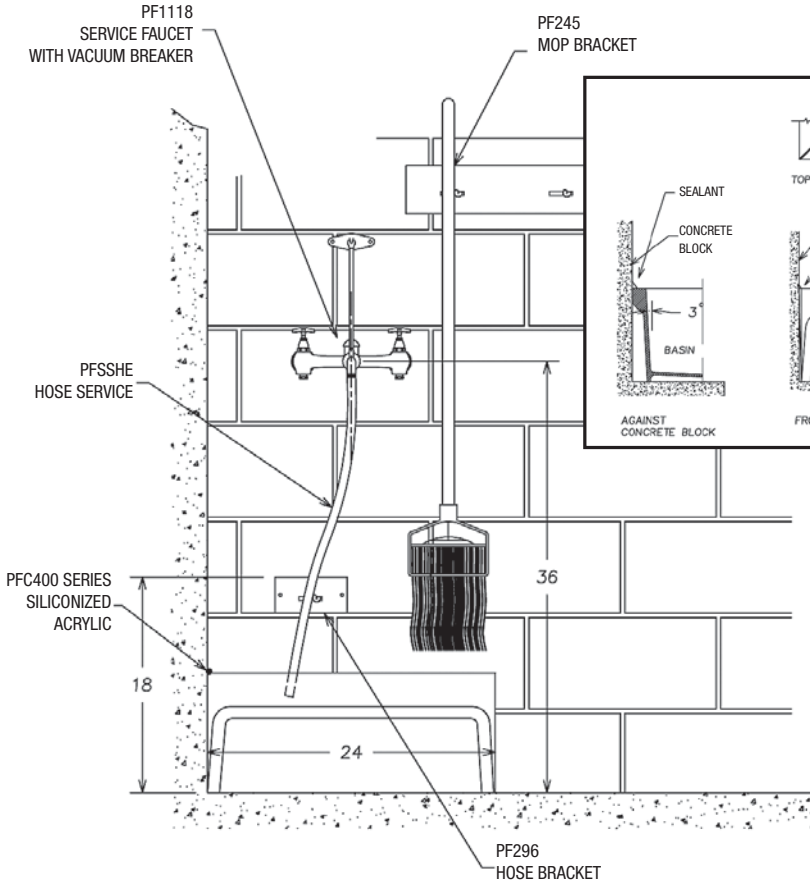

PFMB Series

Mop Basins

Product Features

- Molded high density composite basin
- Stainless Steel drain body
- Stainless steel dome strainer/lint basket
- 36" model includes integrally molded, self-draining mop shelf

PFMB2424

PFMB3624S Shown with PFWG36S

Available Parts

Part #	Description
PFMBDRN	3" Strainer and gasket for PVC drain
PFMBSSDRN	3" Strainer and gasket for SS drain
PF245	Mop Hanger
PFSSHE	Service Hose
PF296	Service Hose Bracket
PFMBQD	Pipe reducer for Stainless Steel Drain (3" to 2")
Fiat QIC3SN	Quick Drain Connector for 3" cast iron soil pipe (integral drains)
Fiat QIC32	Quick Drain Connector for 2" pipe (integral drains)
Fiat QDC-3XH	Gasket for extra heavy cast iron soil pipe and Schedule 40 steel pipe (SS Drains)
Fiat QDC-3SN	Gasket for hubless cast iron pipe and service weight cast iron soil pipe (SS Drains)

Warranty and Codes

These products come complete with installation, operating, care and maintenance instructions. All PROFLO basins carry a 1- year limited warranty. These products meet or exceed ANSI Z124.2. In an effort to continually improve our products, we will make design changes from time to time. We reserve the right to ship newly designed product to fill any order unless we agree in writing to do otherwise.

PFMB Series

Mop Basins

Suggested Installation

MODEL NO.	A	B	C	D	E
PFMB2424	24"	24"	12"	12"	10"
PFMB2424S	24-3/16"	24-3/16"	12"	12"	10"
PFMB3624S	36-3/16"	24-3/16"	18"	12"	10"

Rough-In Details Front View

ROUGH-IN DETAILS
FRONT VIEW