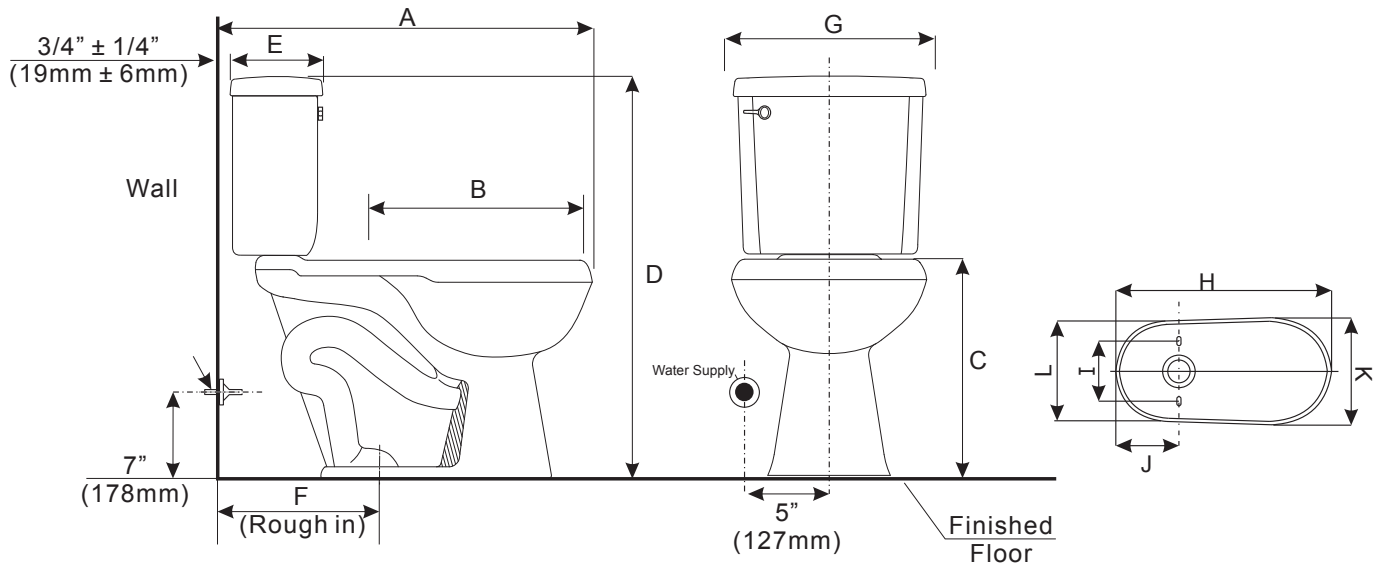

PF9800 Series

Ultra High-Efficiency Two Piece Toilet

Product Features

- Gravity fed 0.8gpf UHET, Ultra High Efficiency Toilet
- Two-piece vitreous china
- 1-3/4" fully glazed trapway
- 7" x 5-1/2" water surface
- Anti-siphon fill valve
- Close coupled tank with cover
- Quick connect, 2 bolt tank to bowl installation
- Comes standard with a color matching trip lever
- 3" Flush valve
- Sanitary bar on all bowls
- Seat and supply not included
- Available in 10" & 12" RI
- Available round front and ADA elongated
- EPA WaterSense Certified
- MaP Score: Round front 600g, Elongated 800g

* complies with CSA B651

 complies with ADA & CSA B651

Distributed Exclusively by Ferguson and Wolseley Canada

PF9800 Series

Ultra High-Efficiency Two Piece Toilet

Product Features

The combination toilet shall be made of vitreous china. Toilet shall be 0.8 gpf (3.0 lpf). Toilet shall have 1-3/4" (4.45cm) fully glazed trapway. Toilet shall include color match trip lever. Toilet shall be less seat and supply. Toilet shall be ADA compliant (PF9803) with 17" high bowl.

	PF9812WH/ PF9800WH	PF9812WH/ PF9803WH
A	28-1/8"	30-1/8"
B	16-1/2"	18-1/2"
C	16-1/2"	17"
D	31-3/4"	32"
E	7-7/8"	7-7/8"
F	12"	12"
G	16-15/16"	16-15/16"

	PF9810WH/ PF9800WH	PF9810WH/ PF9803WH
A	26"	28"
B	16-1/2"	18-1/2"
C	16-1/2"	17"
D	31-1/8"	31-11/16"
E	6-7/8"	6-7/8"
F	10"	10"
G	17-1/8"	17-1/8"