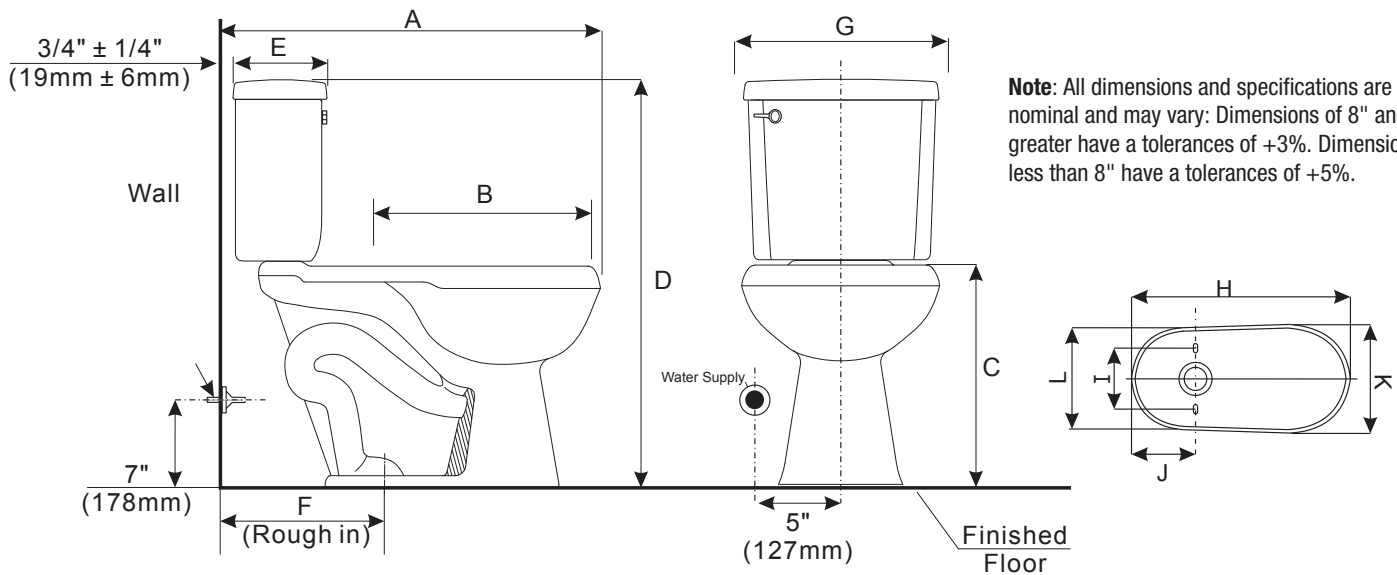

## Product Features

The combination toilet shall be made of vitreous china. Toilet shall be 0.8 gpf (3.0 lpf). Toilet shall have 1-3/4" (4.45cm) fully glazed trapway. Toilet shall include color match trip lever. Toilet shall be less seat and supply. Toilet shall be ADA compliant (PF9803) with 17" high bowl.

**Note:** All dimensions and specifications are nominal and may vary: Dimensions of 8" and greater have a tolerances of +3%. Dimensions less than 8" have a tolerances of +5%.

	PF9812WH/ PF9800WH	PF9812WH/ PF9803WH
A	28-1/8"	30-1/8"
B	16-1/2"	18-1/2"
C	16-1/2"	17"
D	31-3/4"	32"
E	7-7/8"	7-7/8"
F	12"	12"
G	16-15/16"	16-15/16"

	PF9810WH/ PF9800WH	PF9810WH/ PF9803WH
A	26"	28"
B	16-1/2"	18-1/2"
C	16-1/2"	17"
D	31-1/8"	31-11/16"
E	6-7/8"	6-7/8"
F	10"	10"
G	17-1/8"	17-1/8"

	RF	ADA
	PF9800	PF9803
H	18-1/2"	19-3/8"
I	6"	6"
J	6-1/8"	6-1/8"
K	9-1/4"	9-1/4"
L	8-7/8"	8-7/8"