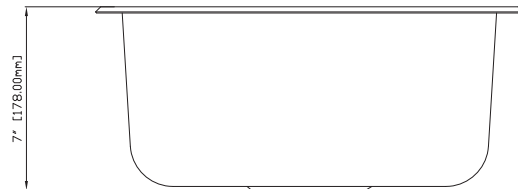

General Specifications

- Overall Size: 16-5/16"
- Bowl Size: 14-5/16"
- Drain Diameter: 3-9/16"
- Bowl Depth: 7"

PFUC405A

Model Numbers

PFUC405A 16-5/16" 1B UC SS SINK

Product Specifications

Warranty and Codes