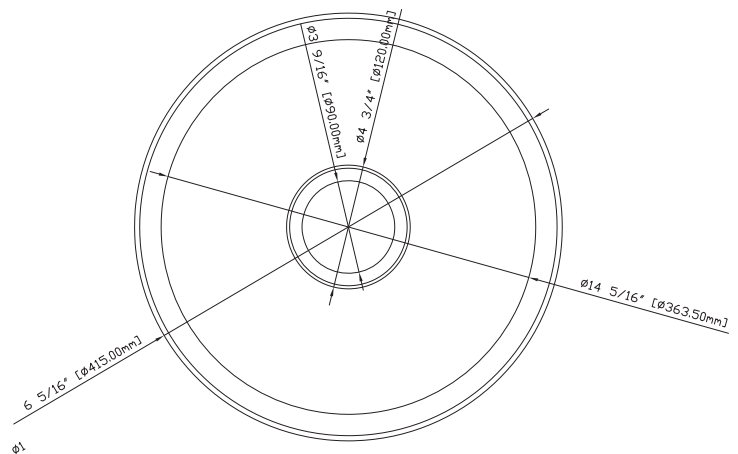

General Specifications

- Overall Size: 16-5/16"
- Bowl Size: 14-5/16"
- Drain Diameter: 3-9/16"
- Bowl Depth: 7"

PFUC405A

Model Numbers

PFUC405A 16-5/16" 1B UC SS SINK

Product Specifications

Warranty and Codes