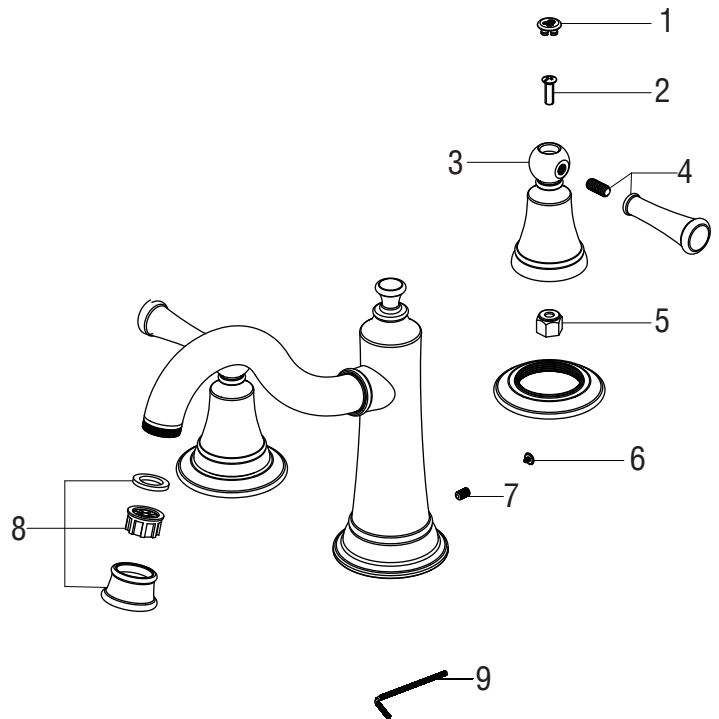

# Parts Breakdown TWO HANDLE ROMAN TUB TRIM

### \* Specify Finish

No.	Item	Part Number	Material Type
1	Index C	RP10002*	plastic
2	Screw	RP50169	Metal
3	Handle seat	RP17117*	Zinc
4	Handle	RP13189*	Hybrid
5	Inverter	RP64143	Plastic
6	Index	RP80321*	plastic
7	Set Screw	RP50054	Metal
8	Rectifier	RP30022*	Hybrid
9	3.2mm Hex Allen Wrench	RP70332	Metal